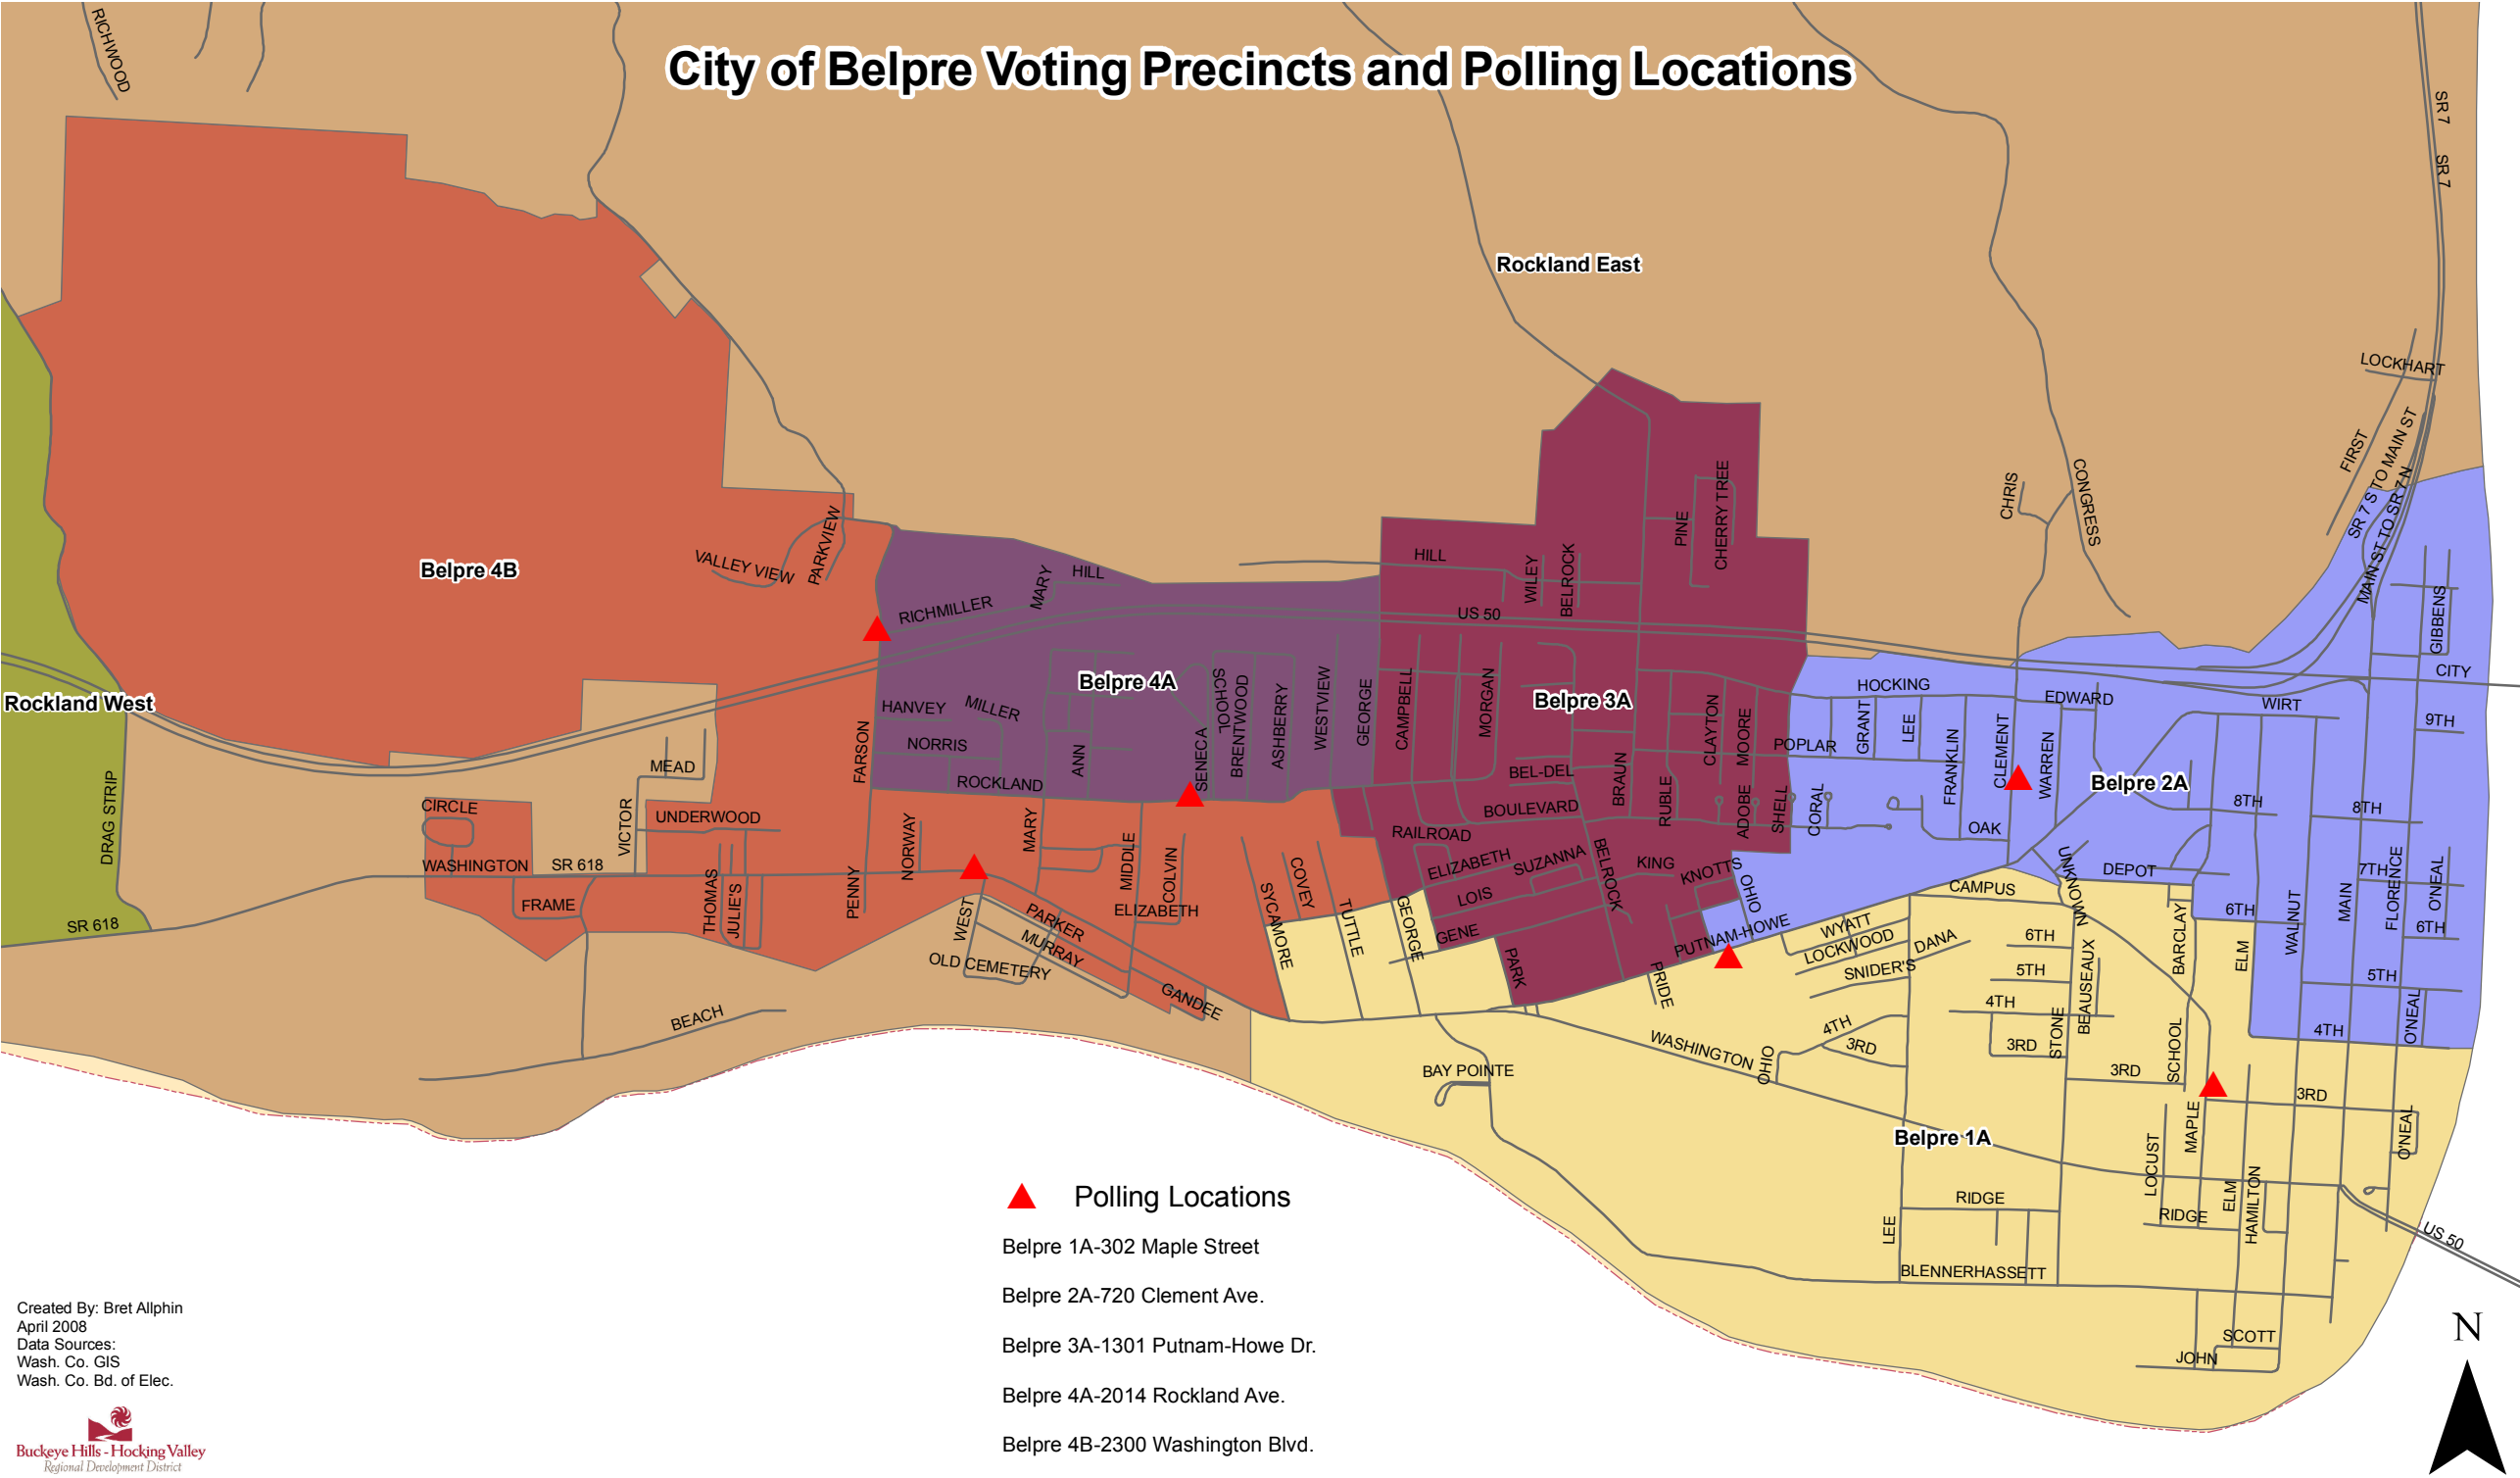

# City of Belpre Voting Precincts and Polling Locations

Created By: Bret Allphin  
 April 2008  
 Data Sources:  
 Wash. Co. GIS  
 Wash. Co. Bd. of Elec.