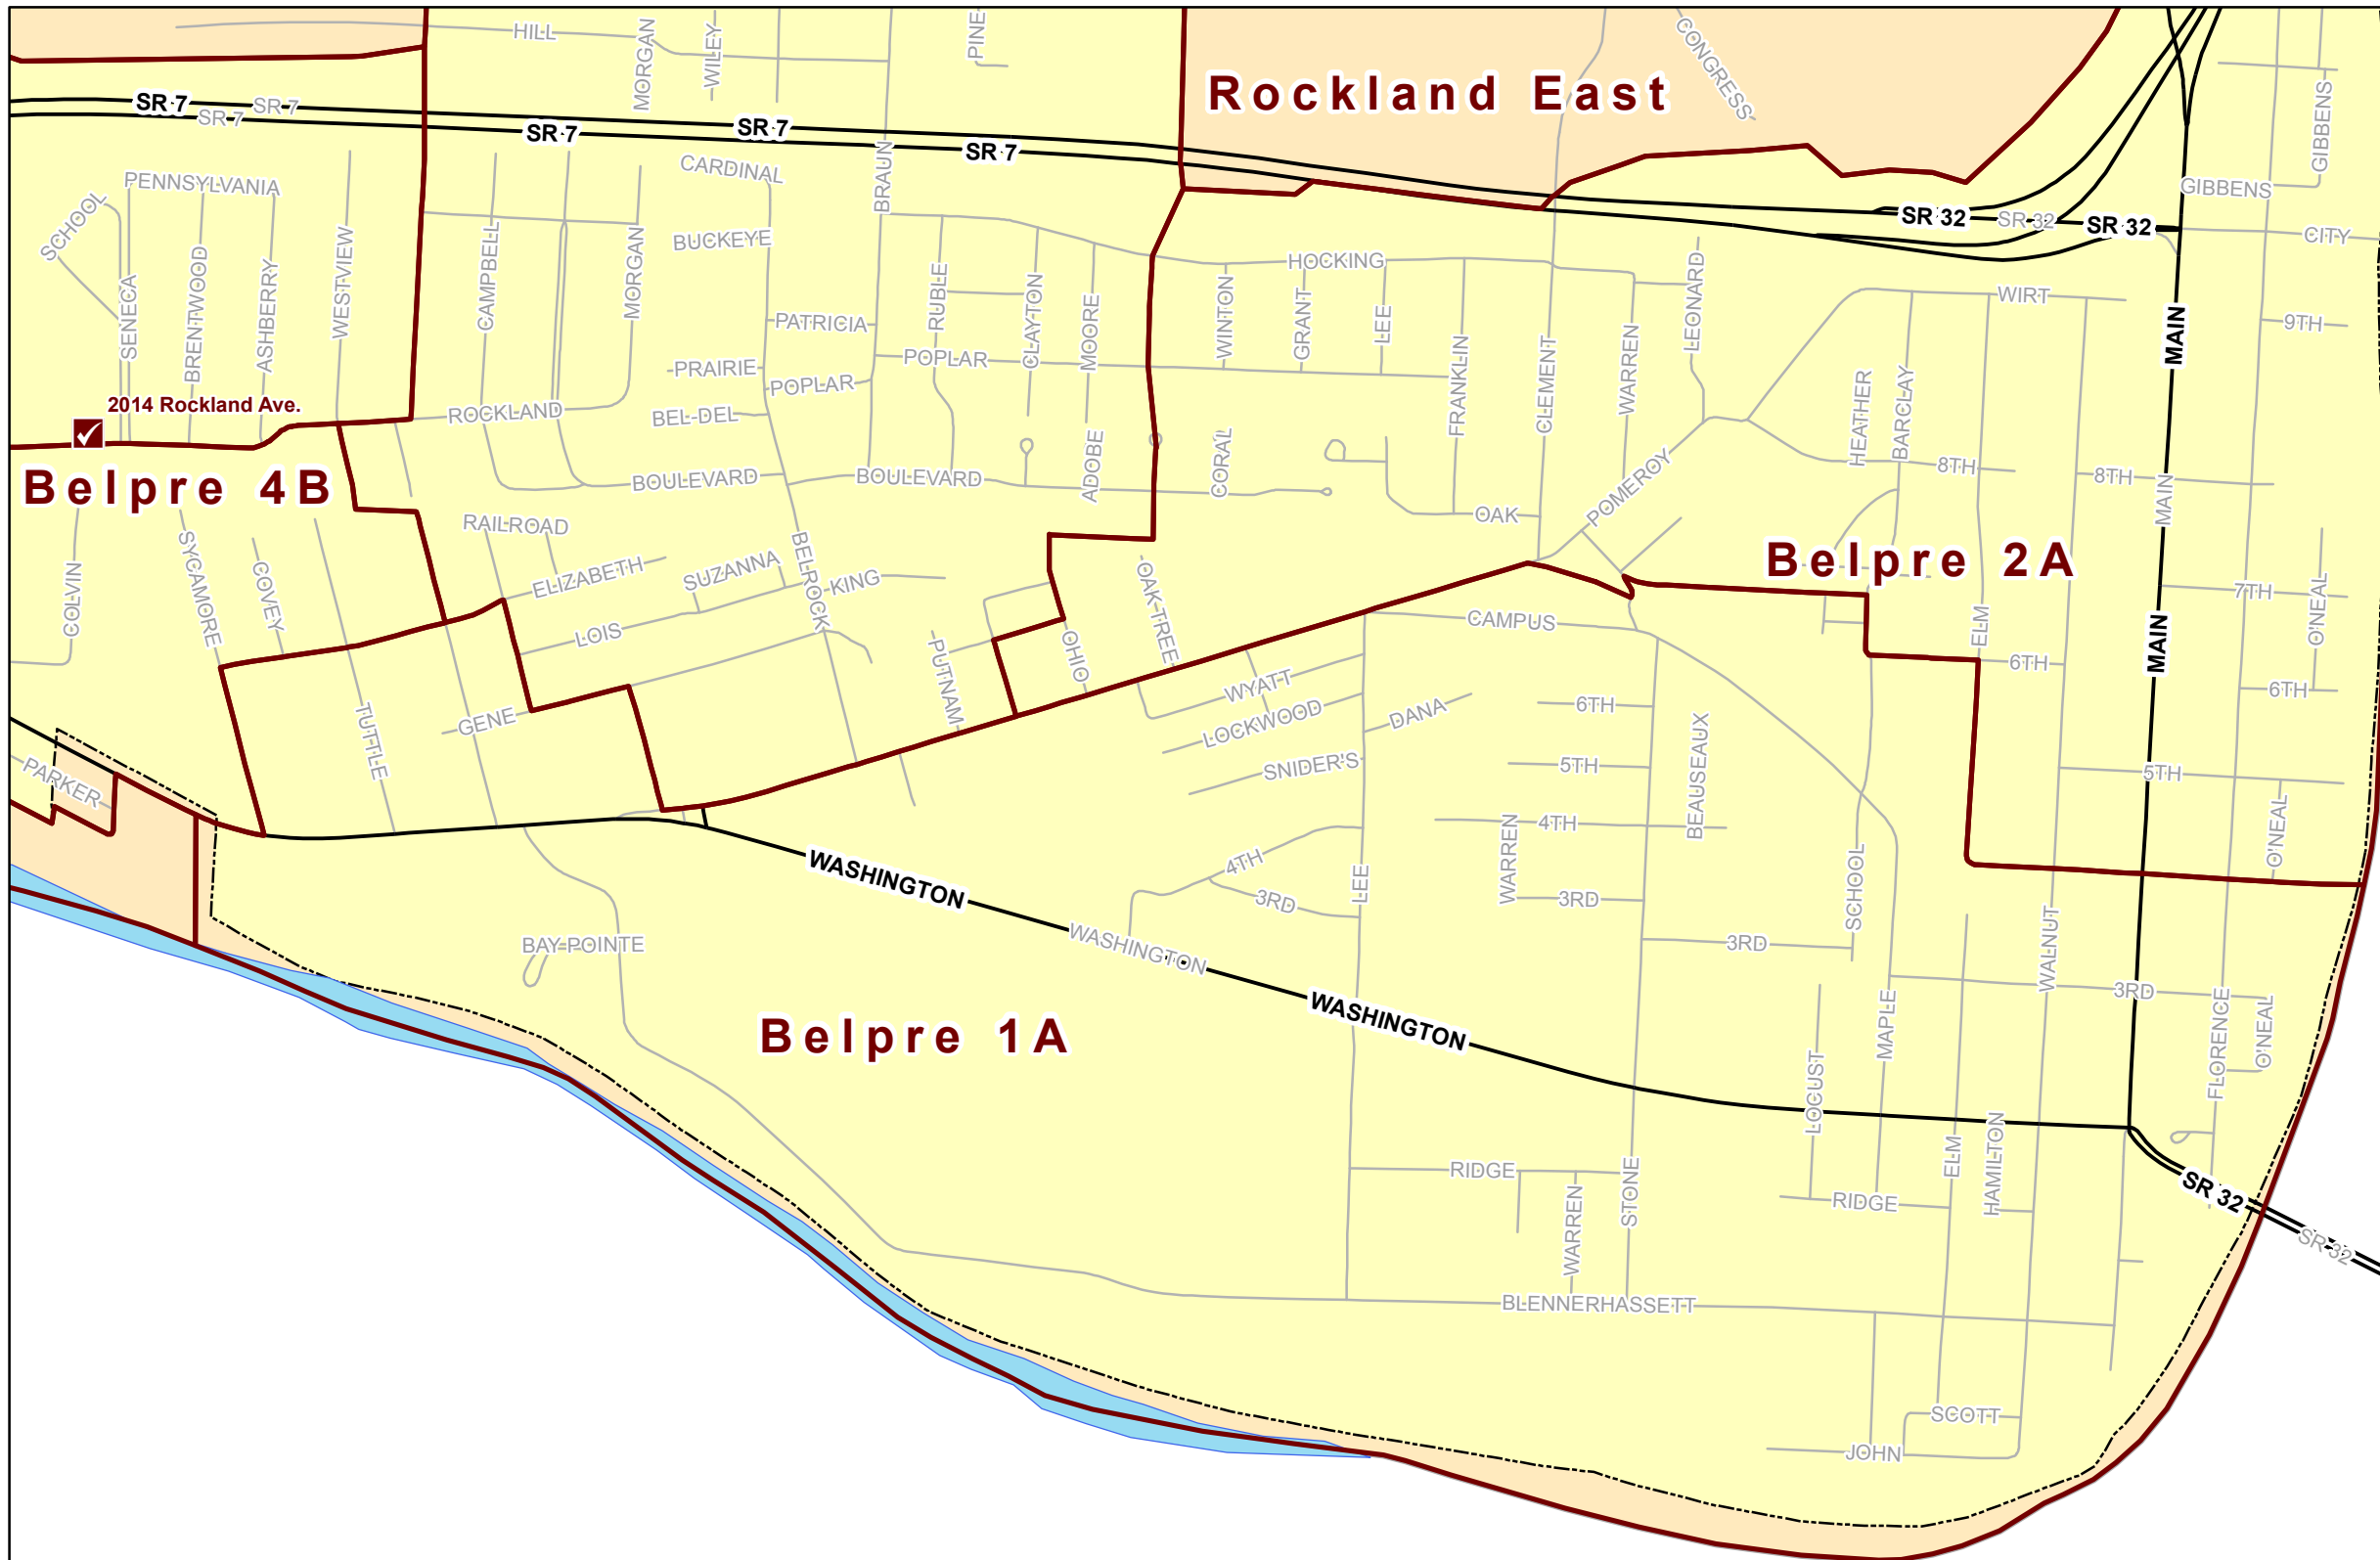

Precinct:

Belpre 1A (0001)*

Polling Location:

**W.R. Stone Elementary School
2014 Rockland Ave.
Belpre, Ohio 45714**

* Polling place located outside of precinct.

- Polling Locations
- Voting Precincts
- Interstate
- State Roads
- Roads
- Water
- Designated Places
- Township Areas
- County Boundary