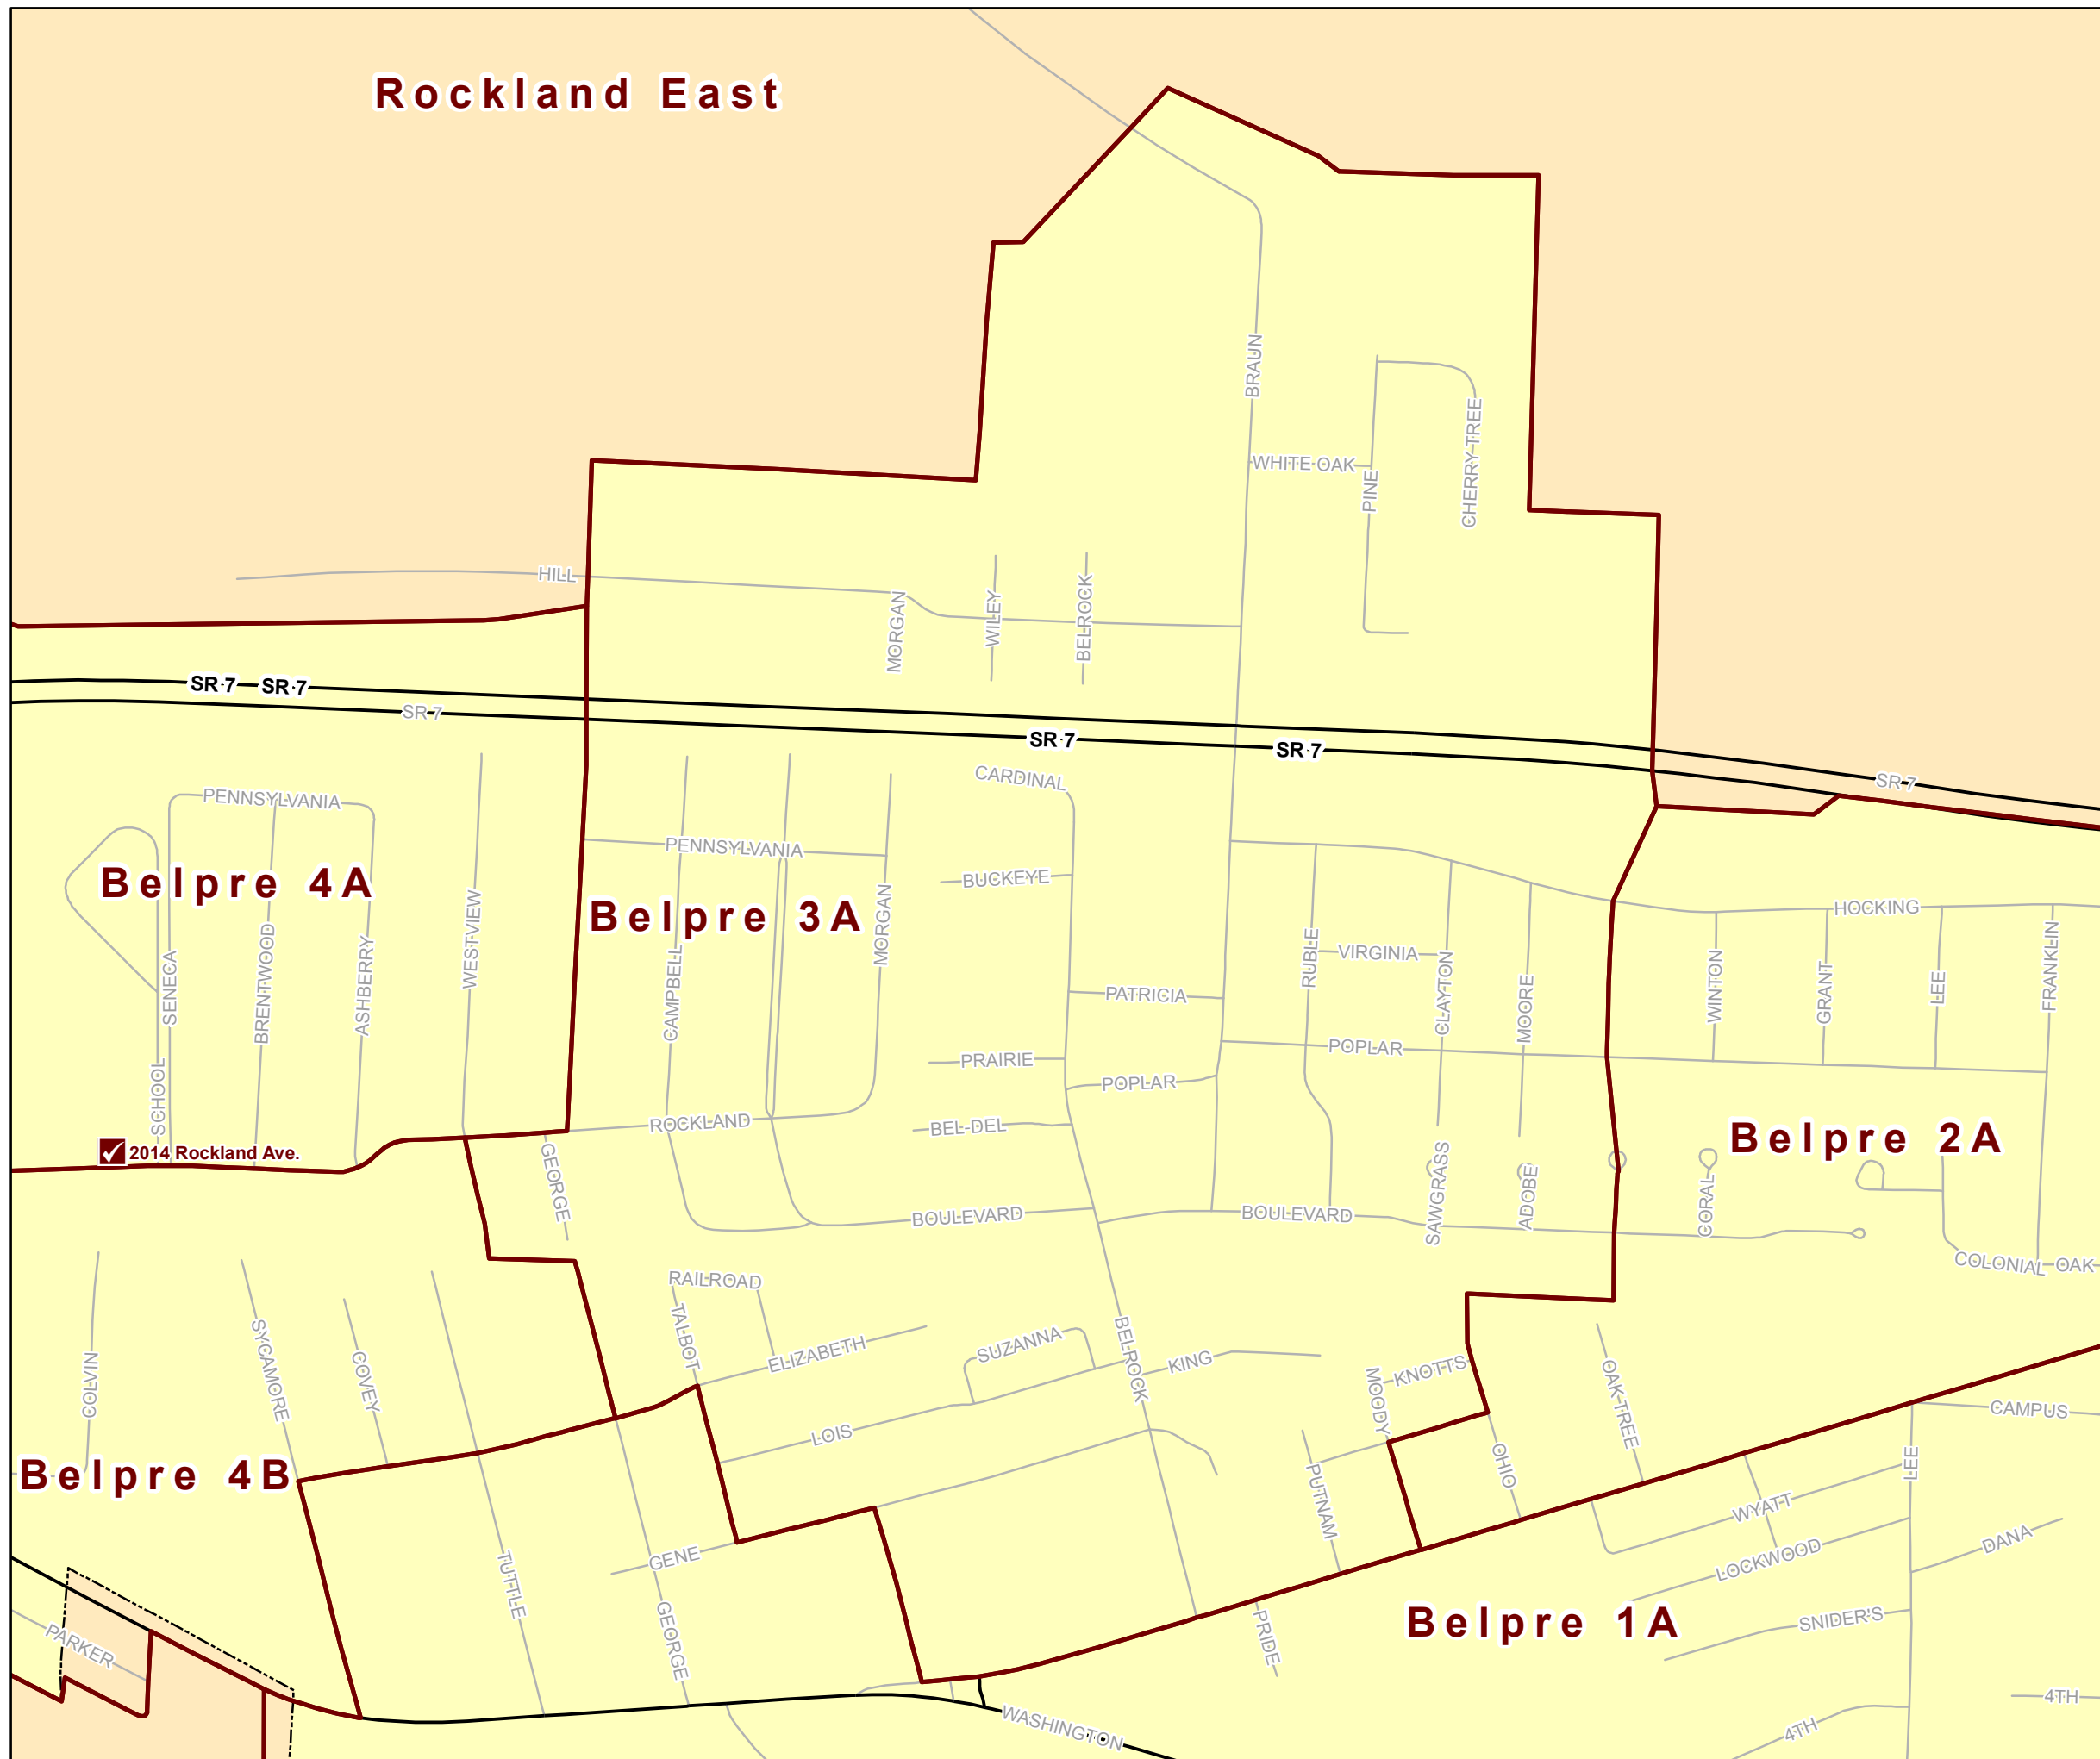

Precinct:

Belpre 3A (0003)*

Polling Location:

**W.R. Stone Elementary School
2014 Rockland Ave.
Belpre, Ohio 45714**

* Polling place located outside of precinct.

- Polling Locations
- Voting Precincts
- Interstate
- State Roads
- Roads
- Water
- Designated Places
- Township Areas
- County Boundary