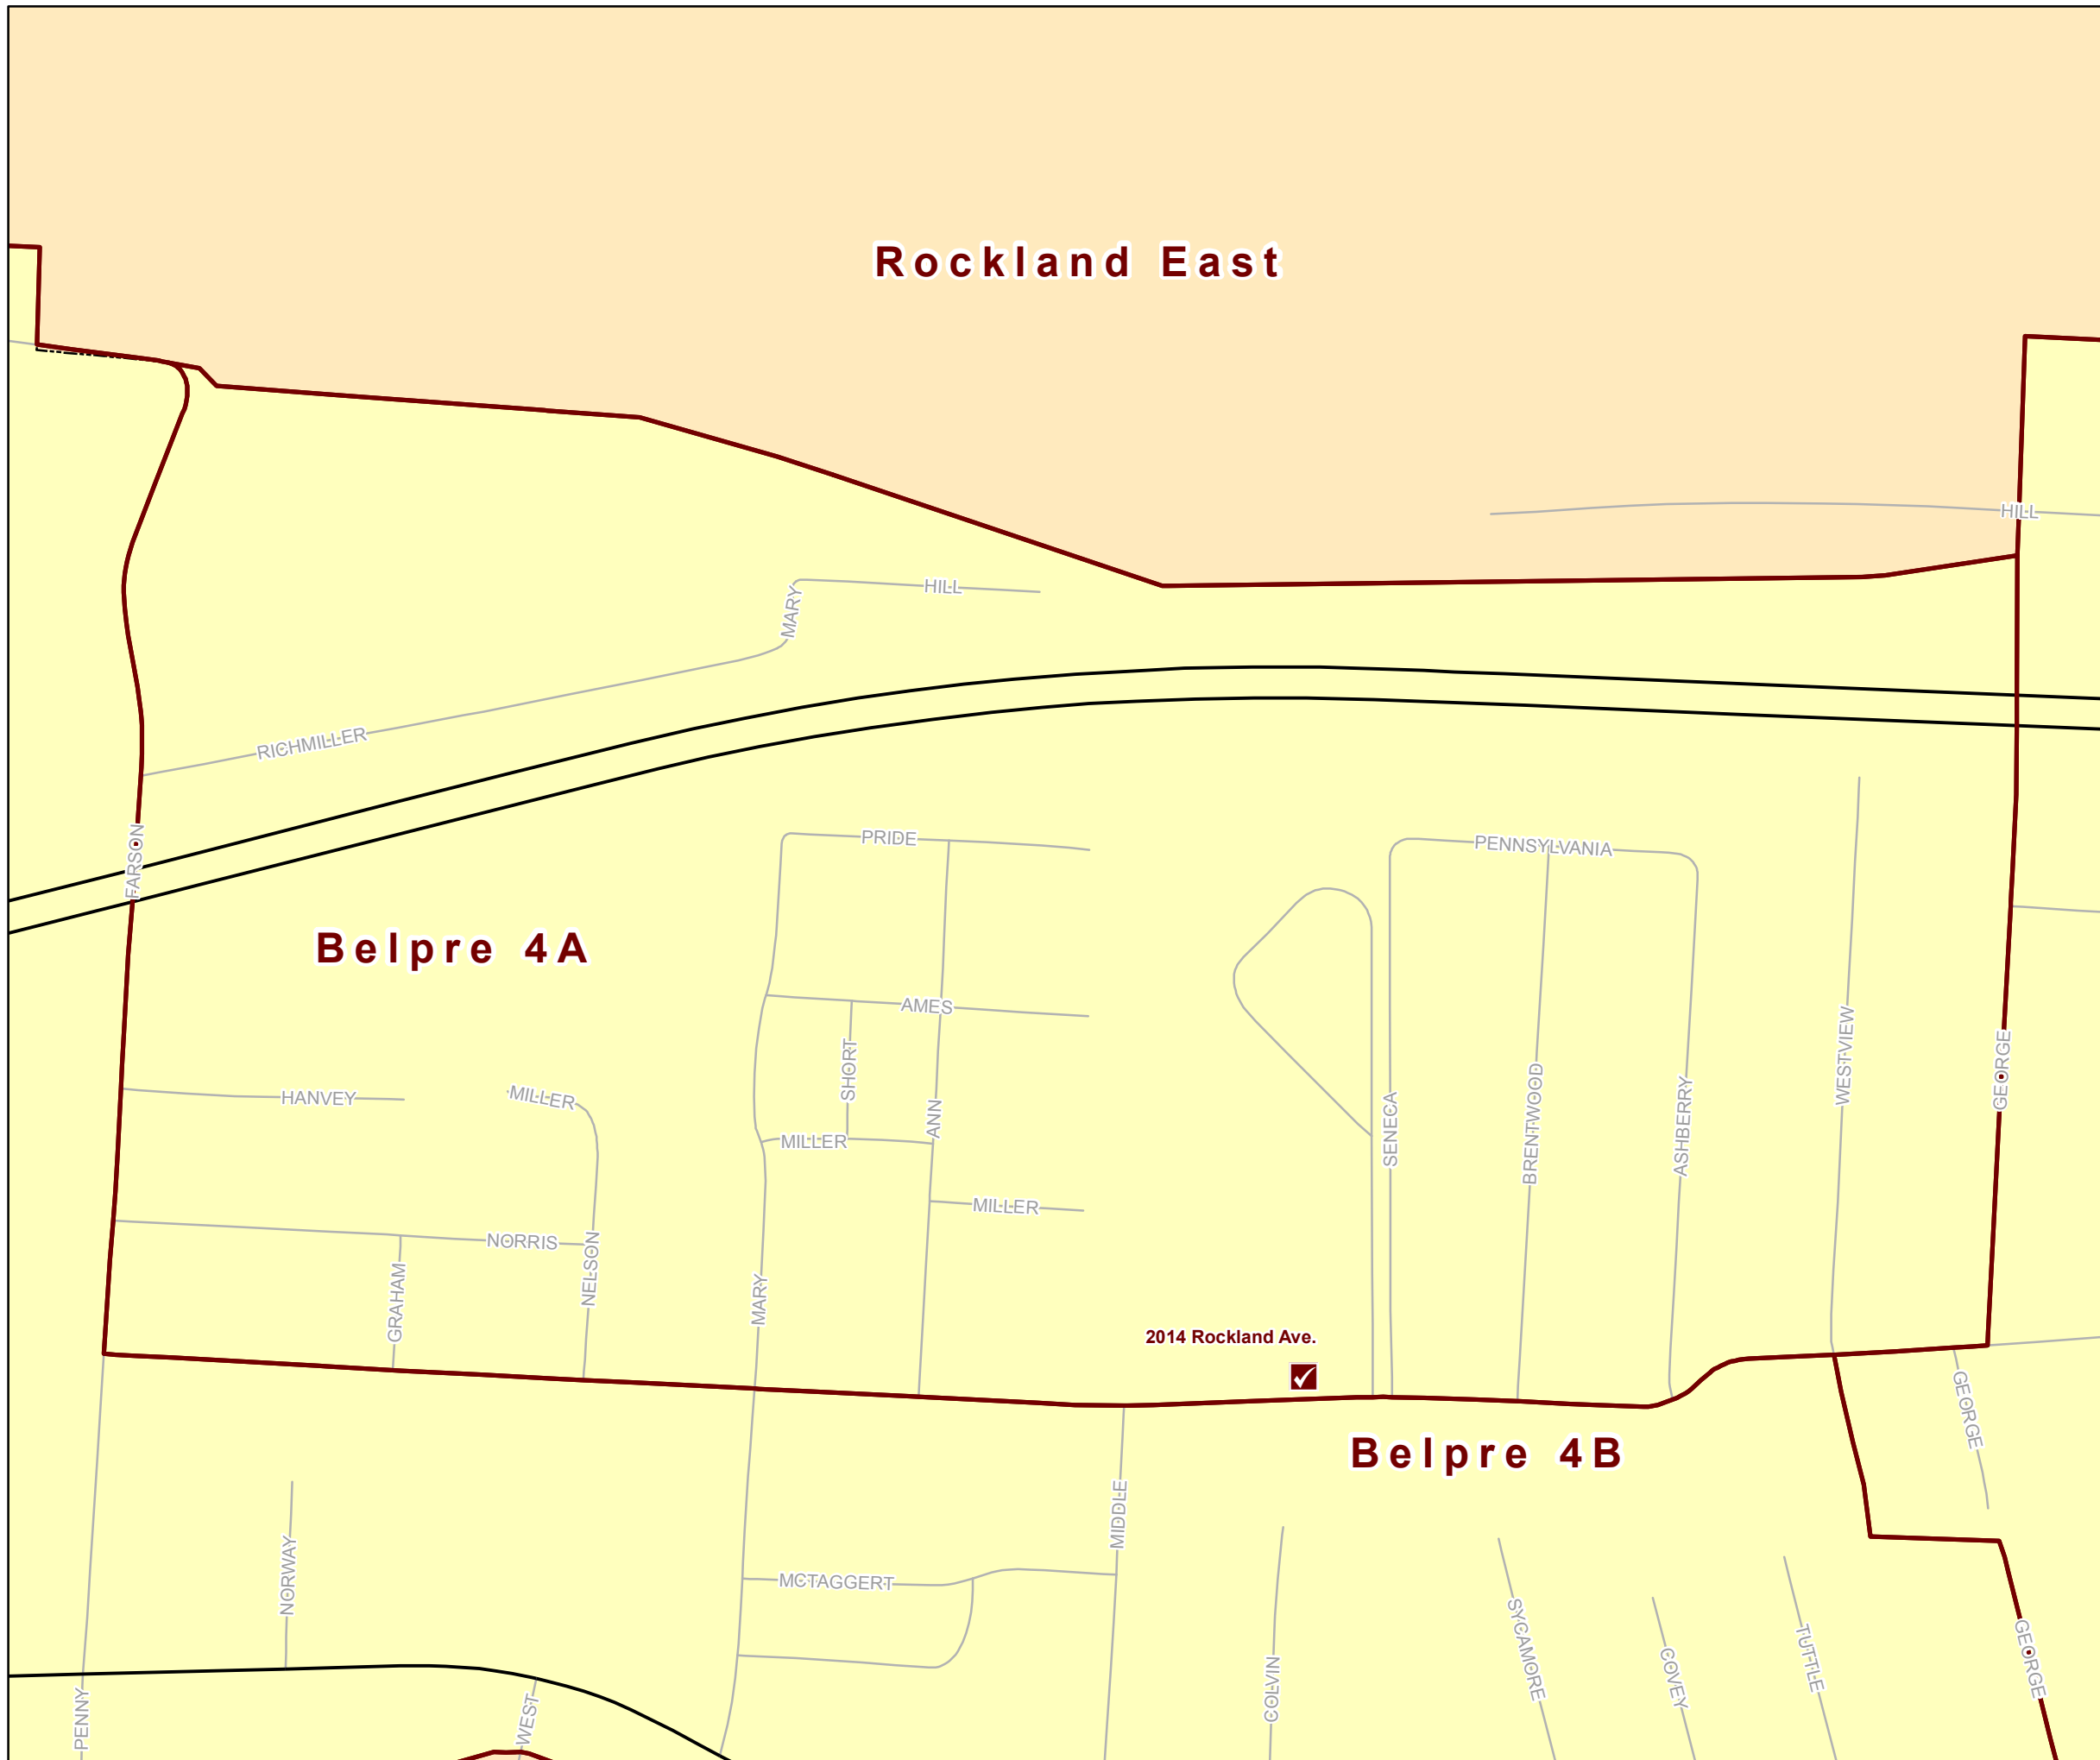

Precinct:

Belpre 4A (0004)

Polling Location:

**W.R. Stone Elementary School
2014 Rockland Ave.
Belpre, Ohio 45714**

- Polling Locations
- Voting Precincts
- Interstate
- State Roads
- Roads
- Water
- Designated Places
- Township Areas
- County Boundary