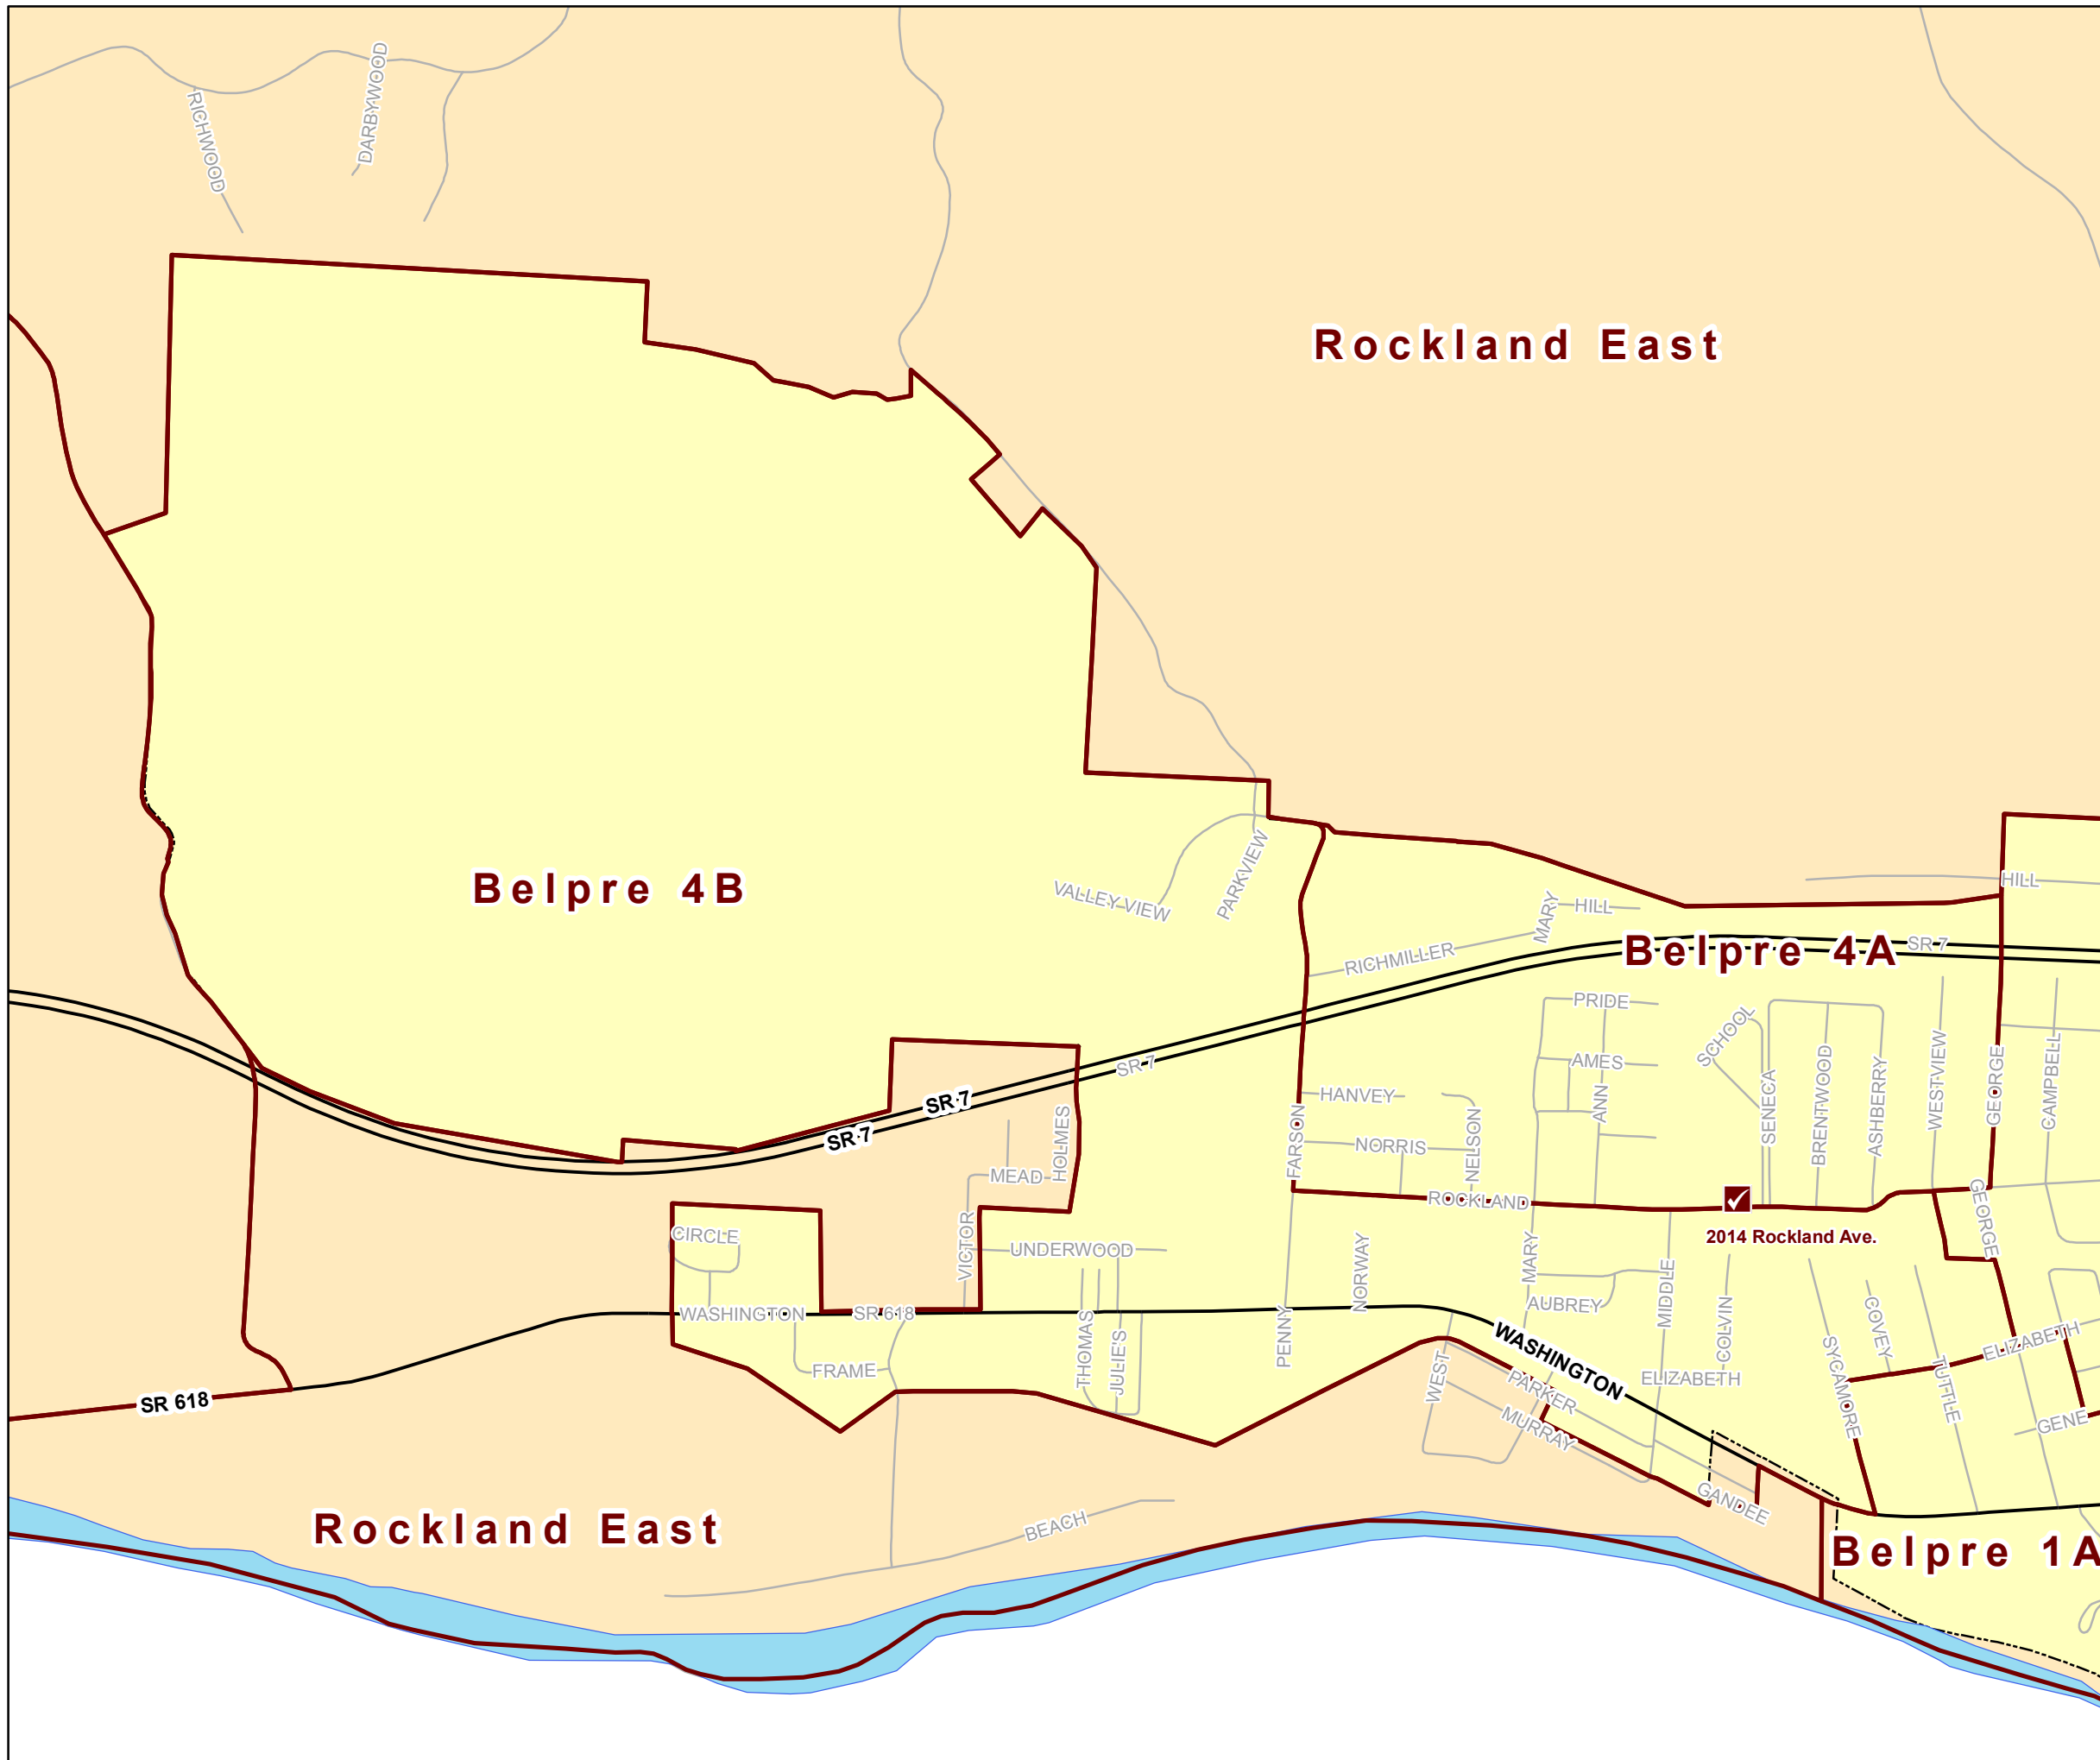

Precinct:

Belpre 4B (0005)*

Polling Location:

**W.R. Stone Elementary School
2014 Rockland Ave.
Belpre, Ohio 45714**

* Polling place located outside of precinct.

- Polling Locations
- Water
- Voting Precincts
- Designated Places
- Interstate
- Township Areas
- State Roads
- County Boundary
- Roads