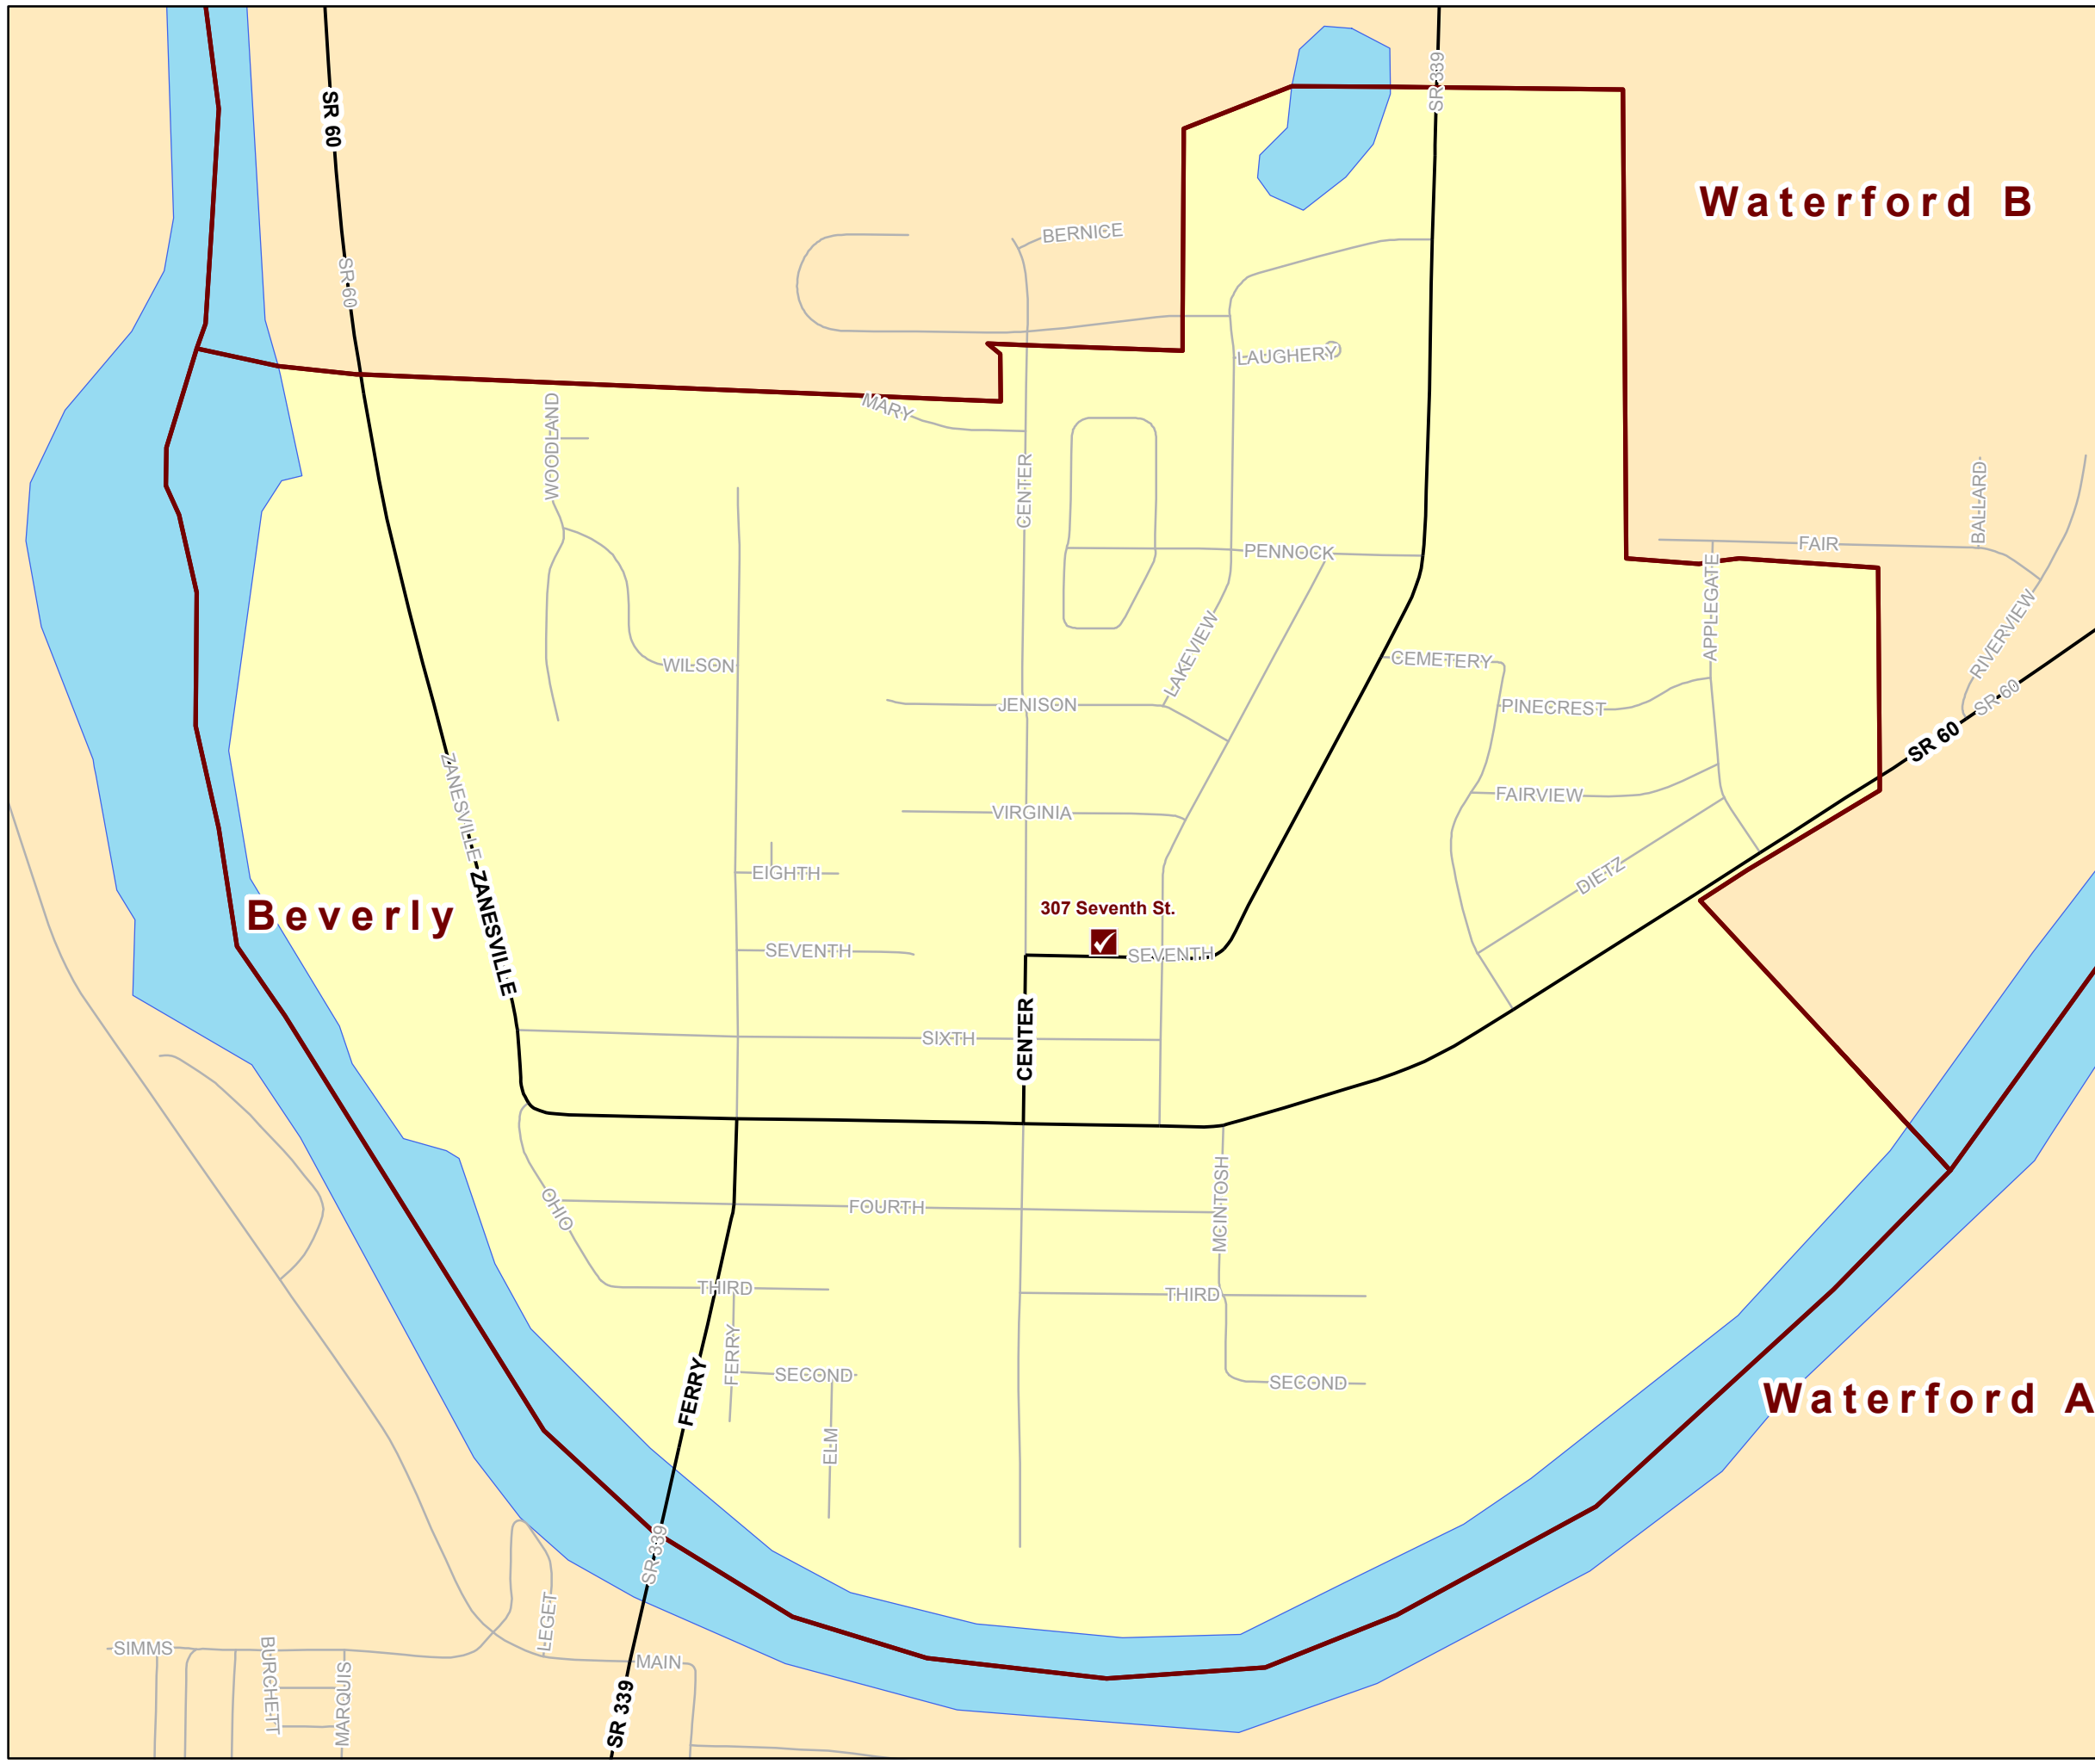

Precinct:

**Beverly (0052)**

Polling Location:

**St. Bernard's Catholic Church  
307 Seventh St.  
Beverly, Ohio 45715**

- Polling Locations
- Voting Precincts
- Interstate
- State Roads
- Roads
- Water
- Designated Places
- Township Areas
- County Boundary