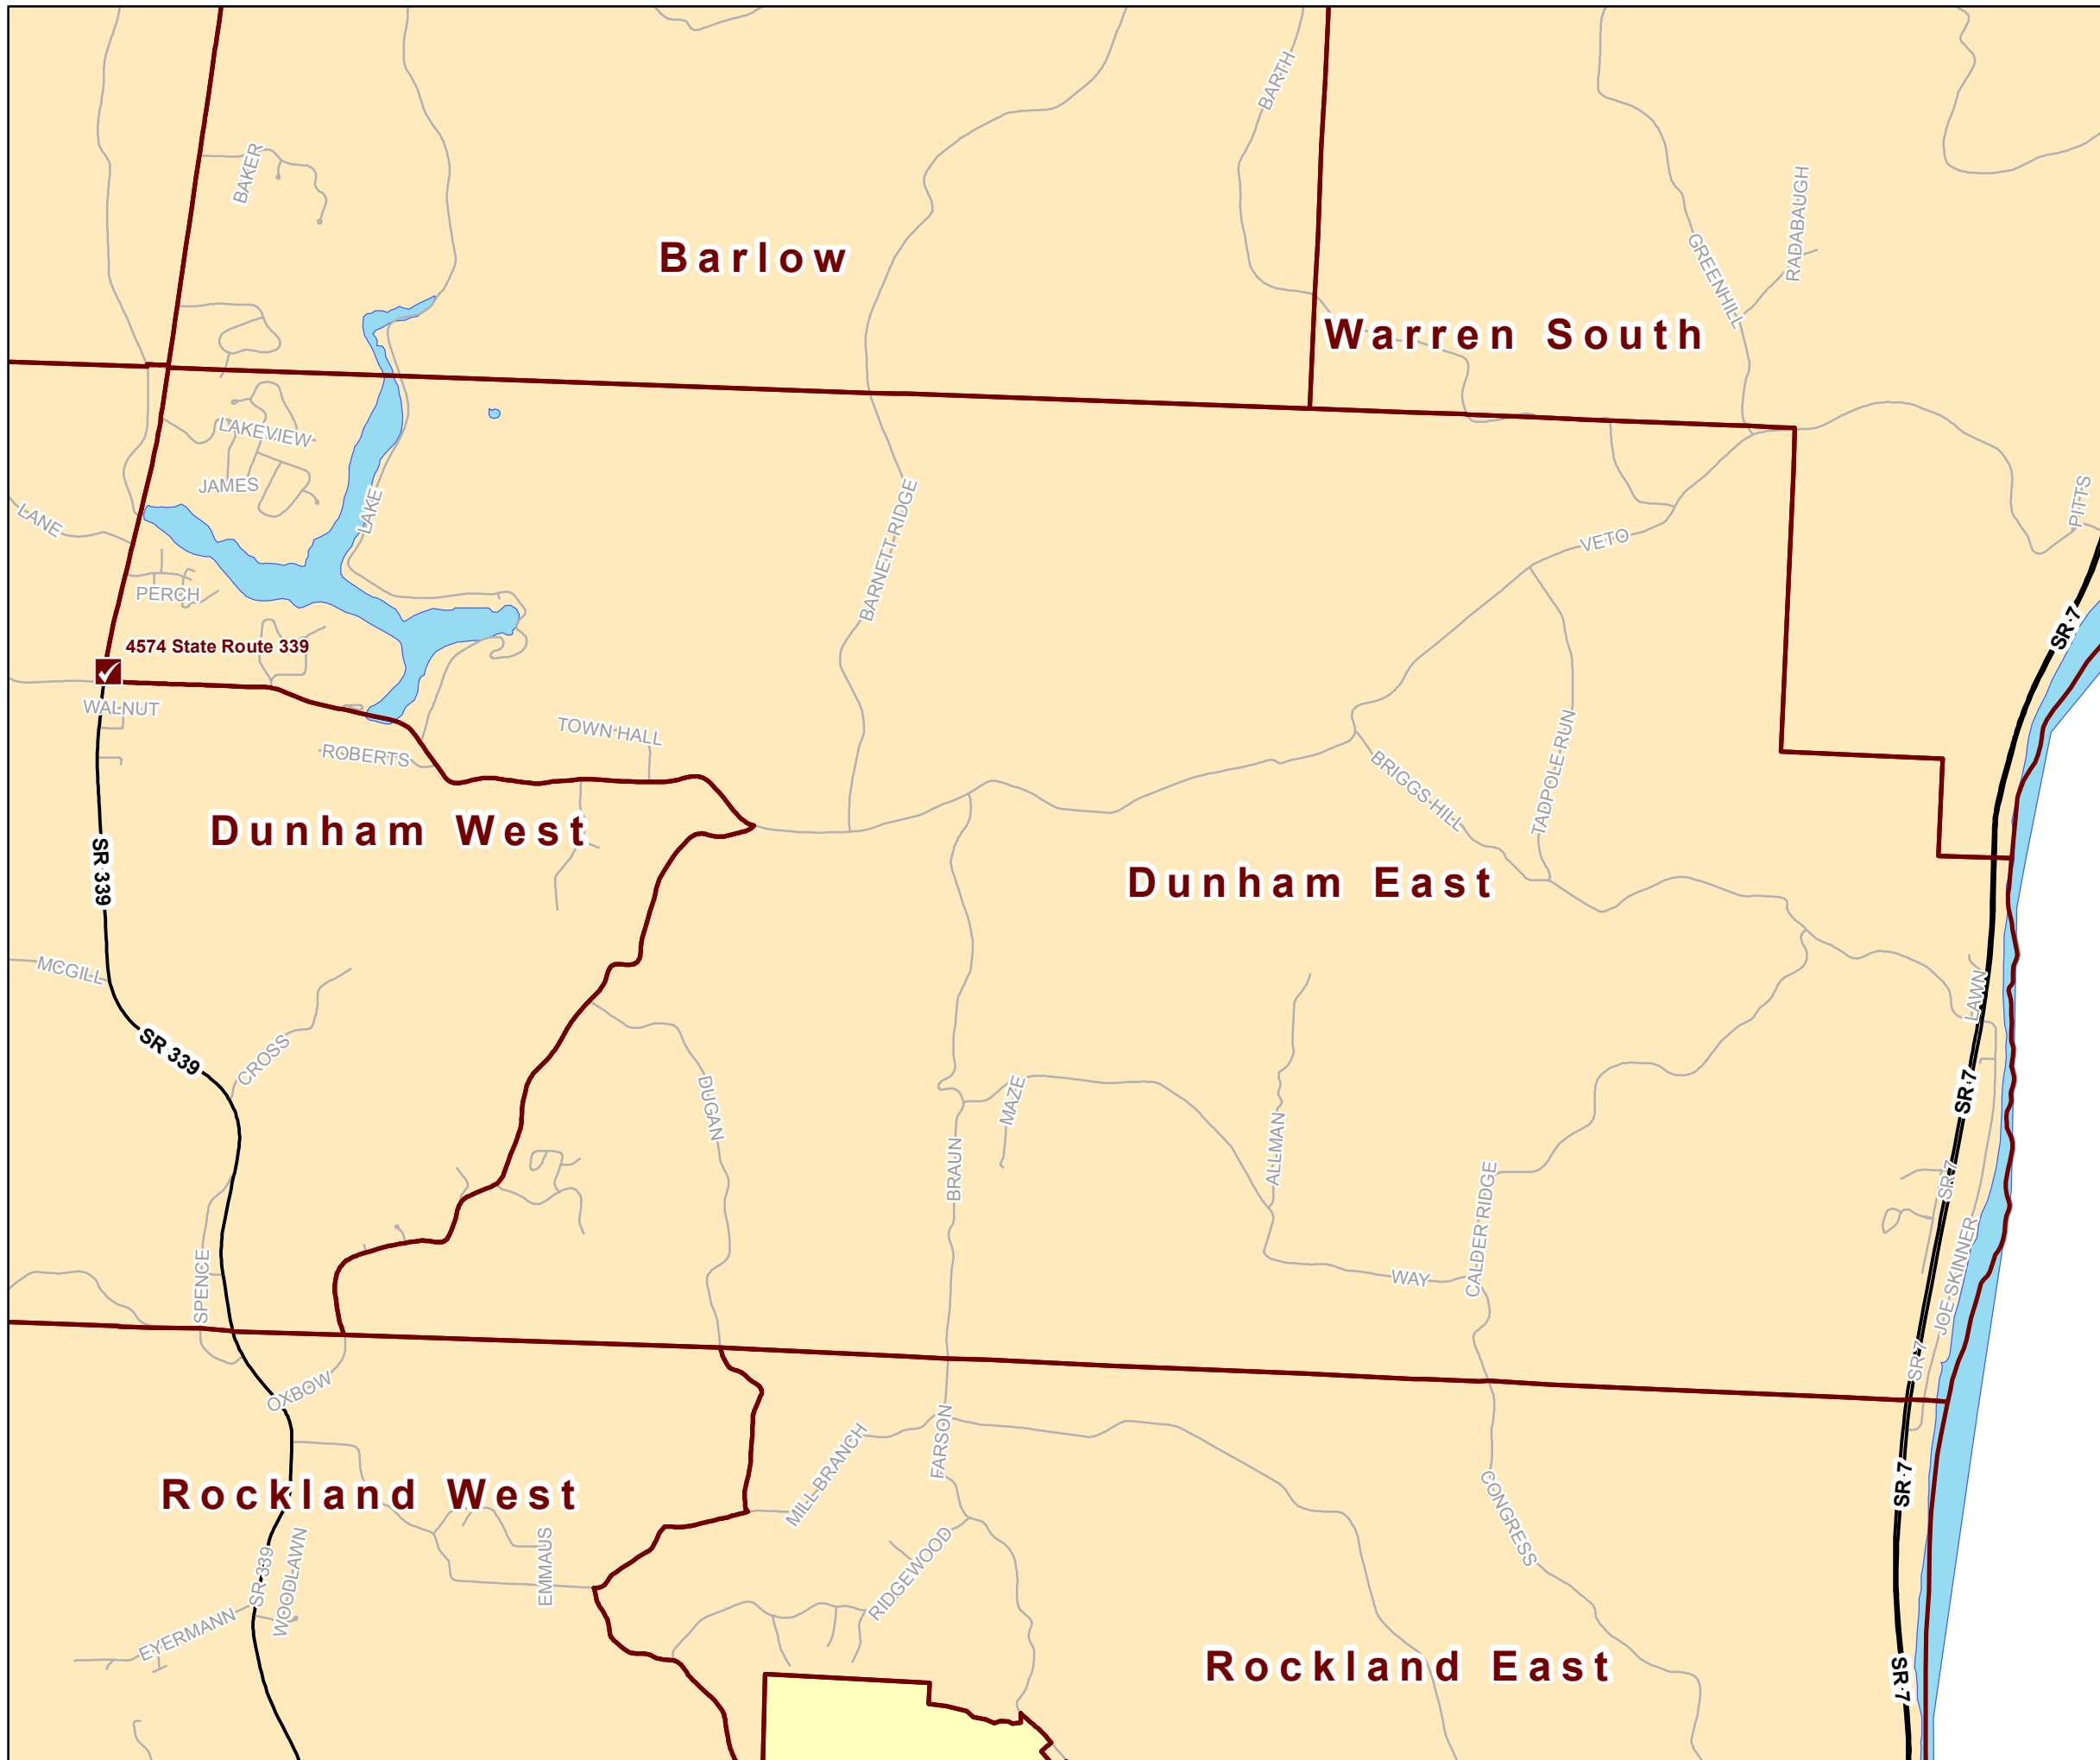

Precinct:

Dunham East (0026)

Polling Location:

**Veto Presbyterian Church
4574 State Route 339
Belpre, Ohio 45714**

- Polling Locations
- Voting Precincts
- Interstate
- State Roads
- Roads
- Water
- Designated Places
- Township Areas
- County Boundary