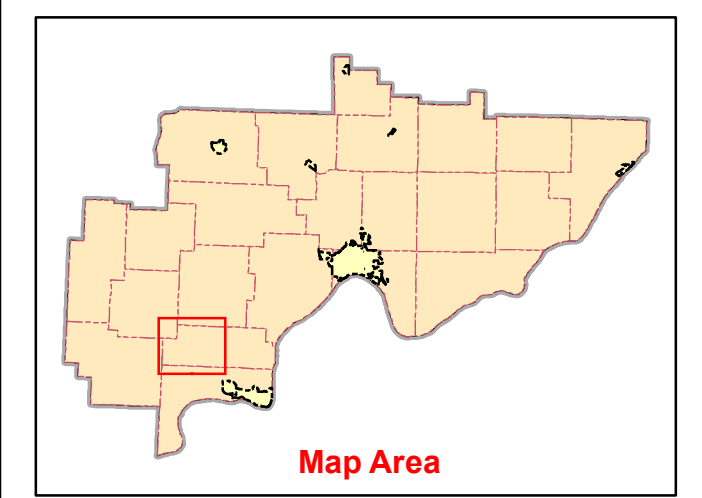

Precinct:

**Dunham West (0027)\***

Polling Location:

**Veto Presbyterian Church  
4574 State Route 339  
Belpre, Ohio 45714**

\* Polling place located outside of precinct.

- Polling Locations
- Water
- Voting Precincts
- Designated Places
- Interstate
- Township Areas
- State Roads
- County Boundary
- Roads

Map Area

Created by: Bret Allphin  
 October 2008  
 Data Sources: U.S. Census  
 Bureau, Wash. Co. LBRS,  
 Wash. Co. Eng.