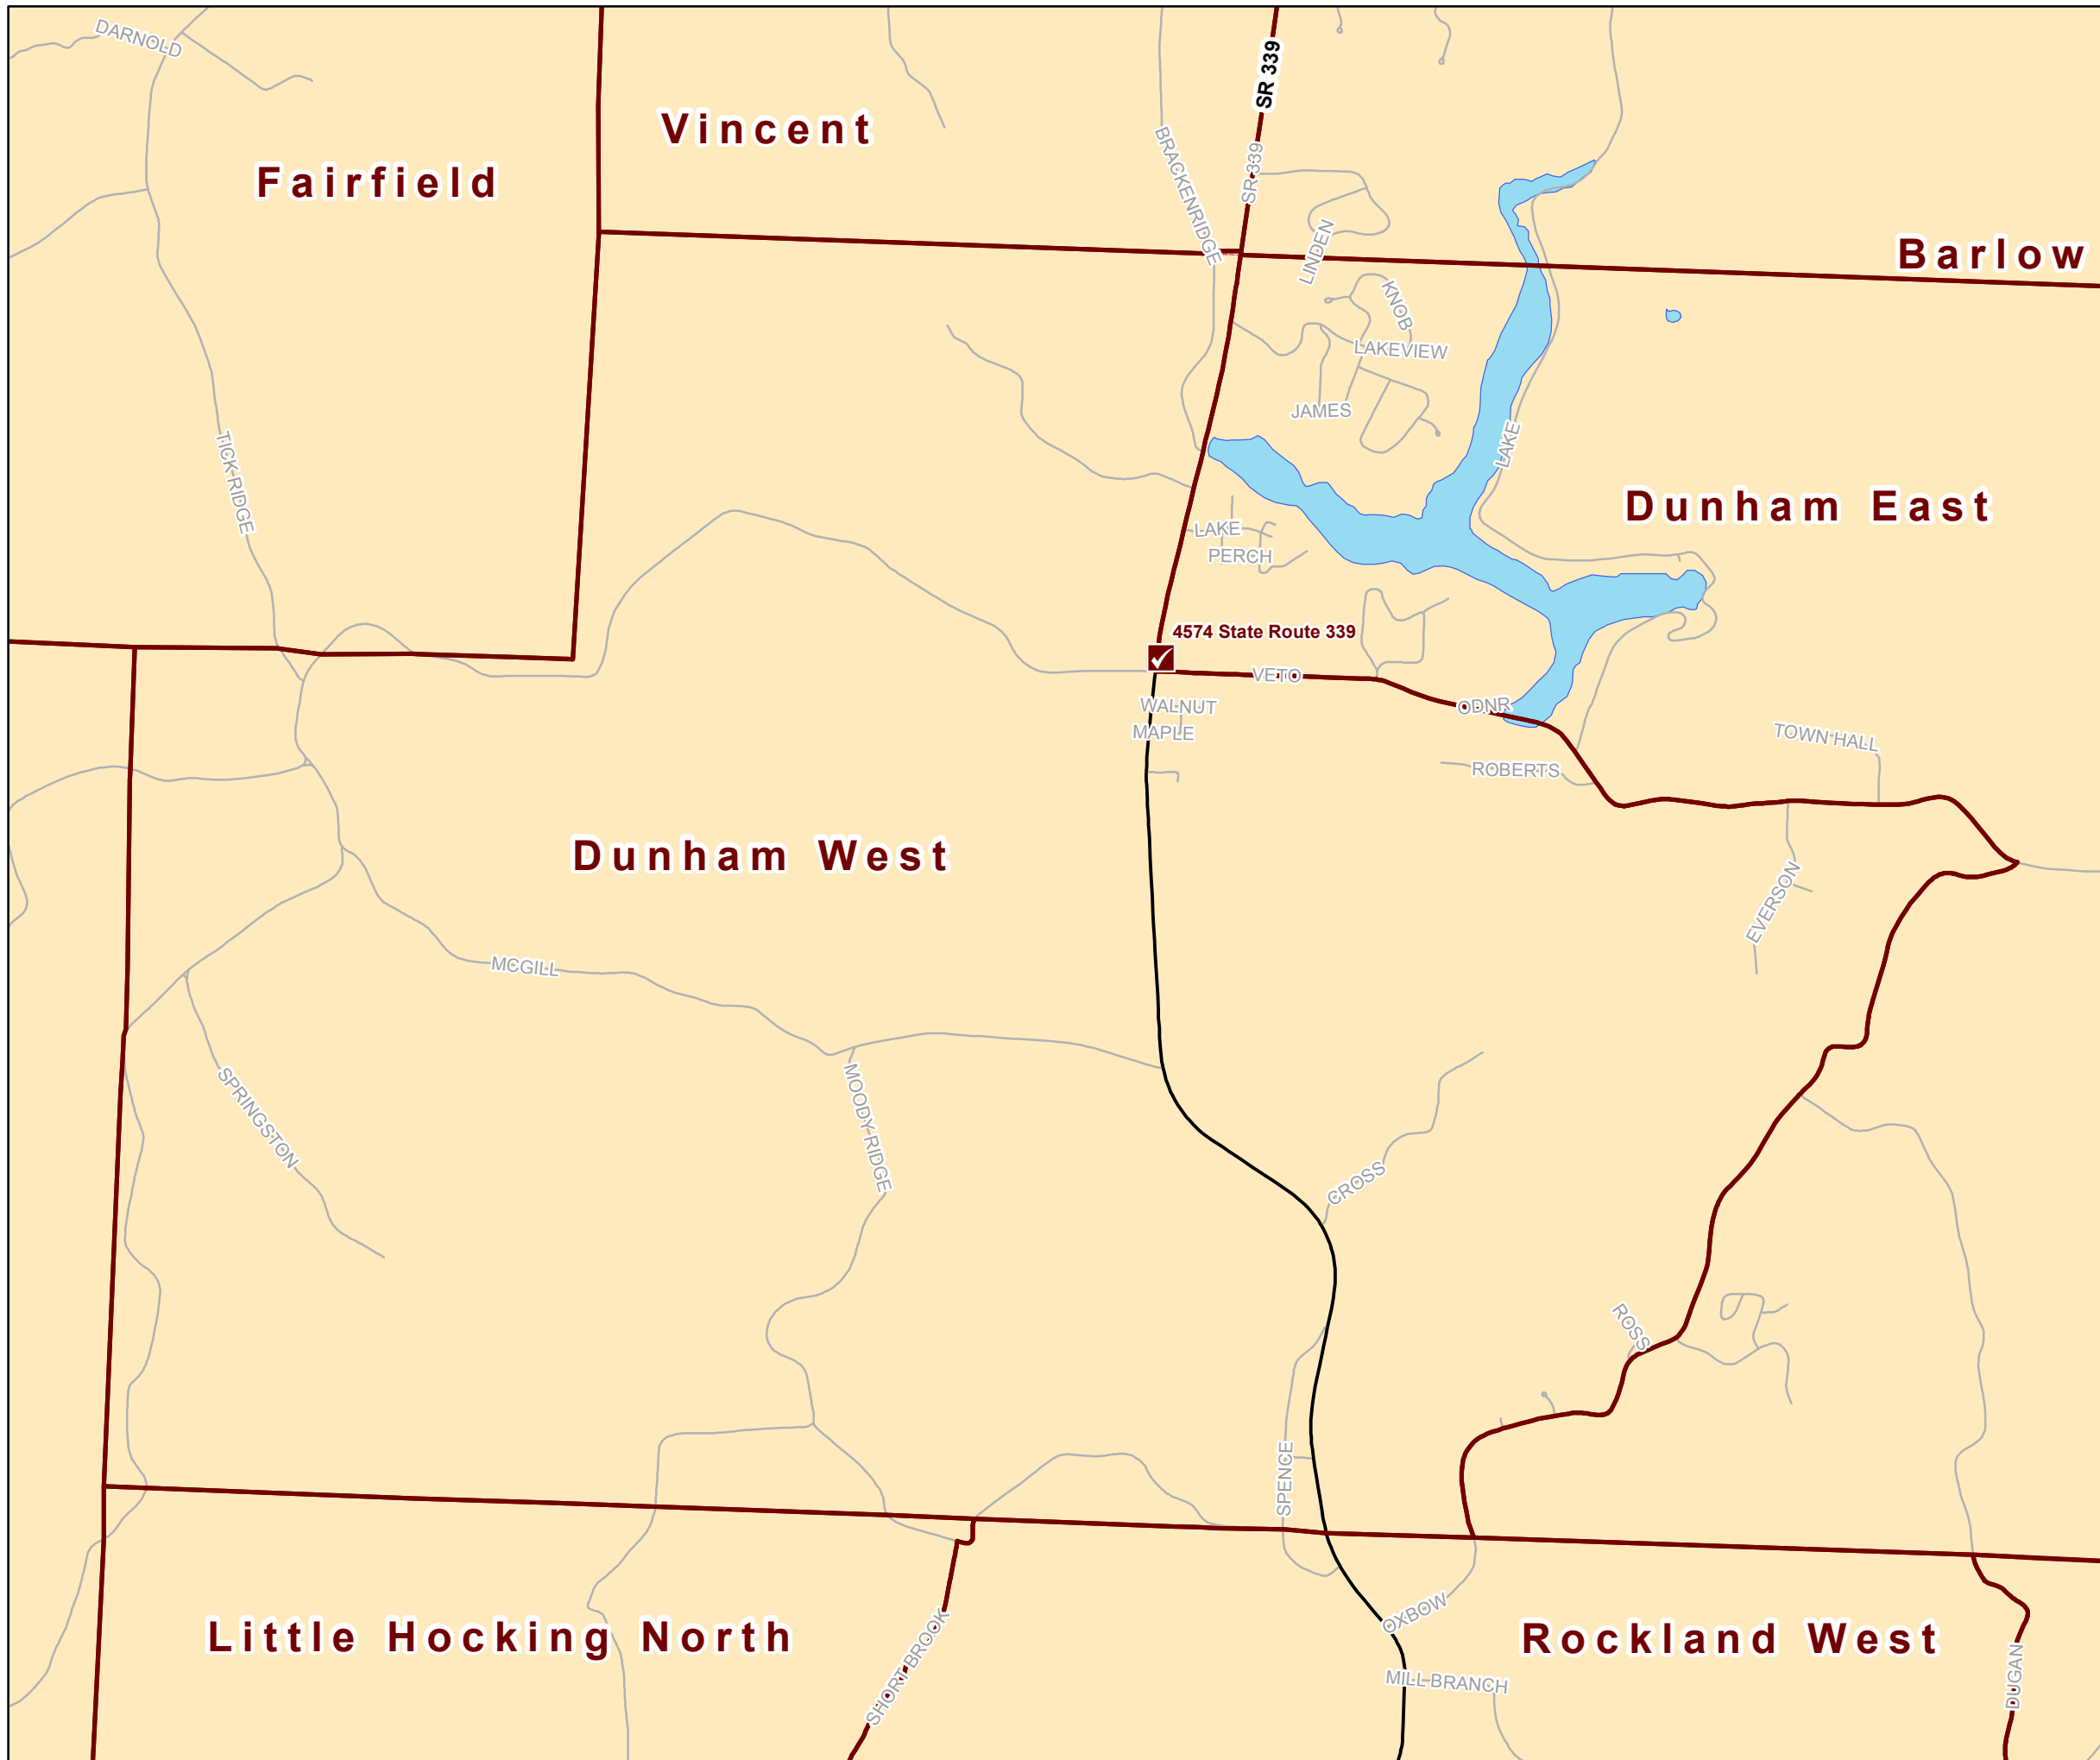

Precinct:

**Dunham West (0027)\***

Polling Location:

**Veto Presbyterian Church  
4574 State Route 339  
Belpre, Ohio 45714**

\* Polling place located outside of precinct.

- Polling Locations
- Water
- Voting Precincts
- Designated Places
- Interstate
- Township Areas
- State Roads
- County Boundary
- Roads

Map Area

Created by: Bret Allphin  
 October 2008  
 Data Sources: U.S. Census  
 Bureau, Wash. Co. LBRS,  
 Wash. Co. Eng.