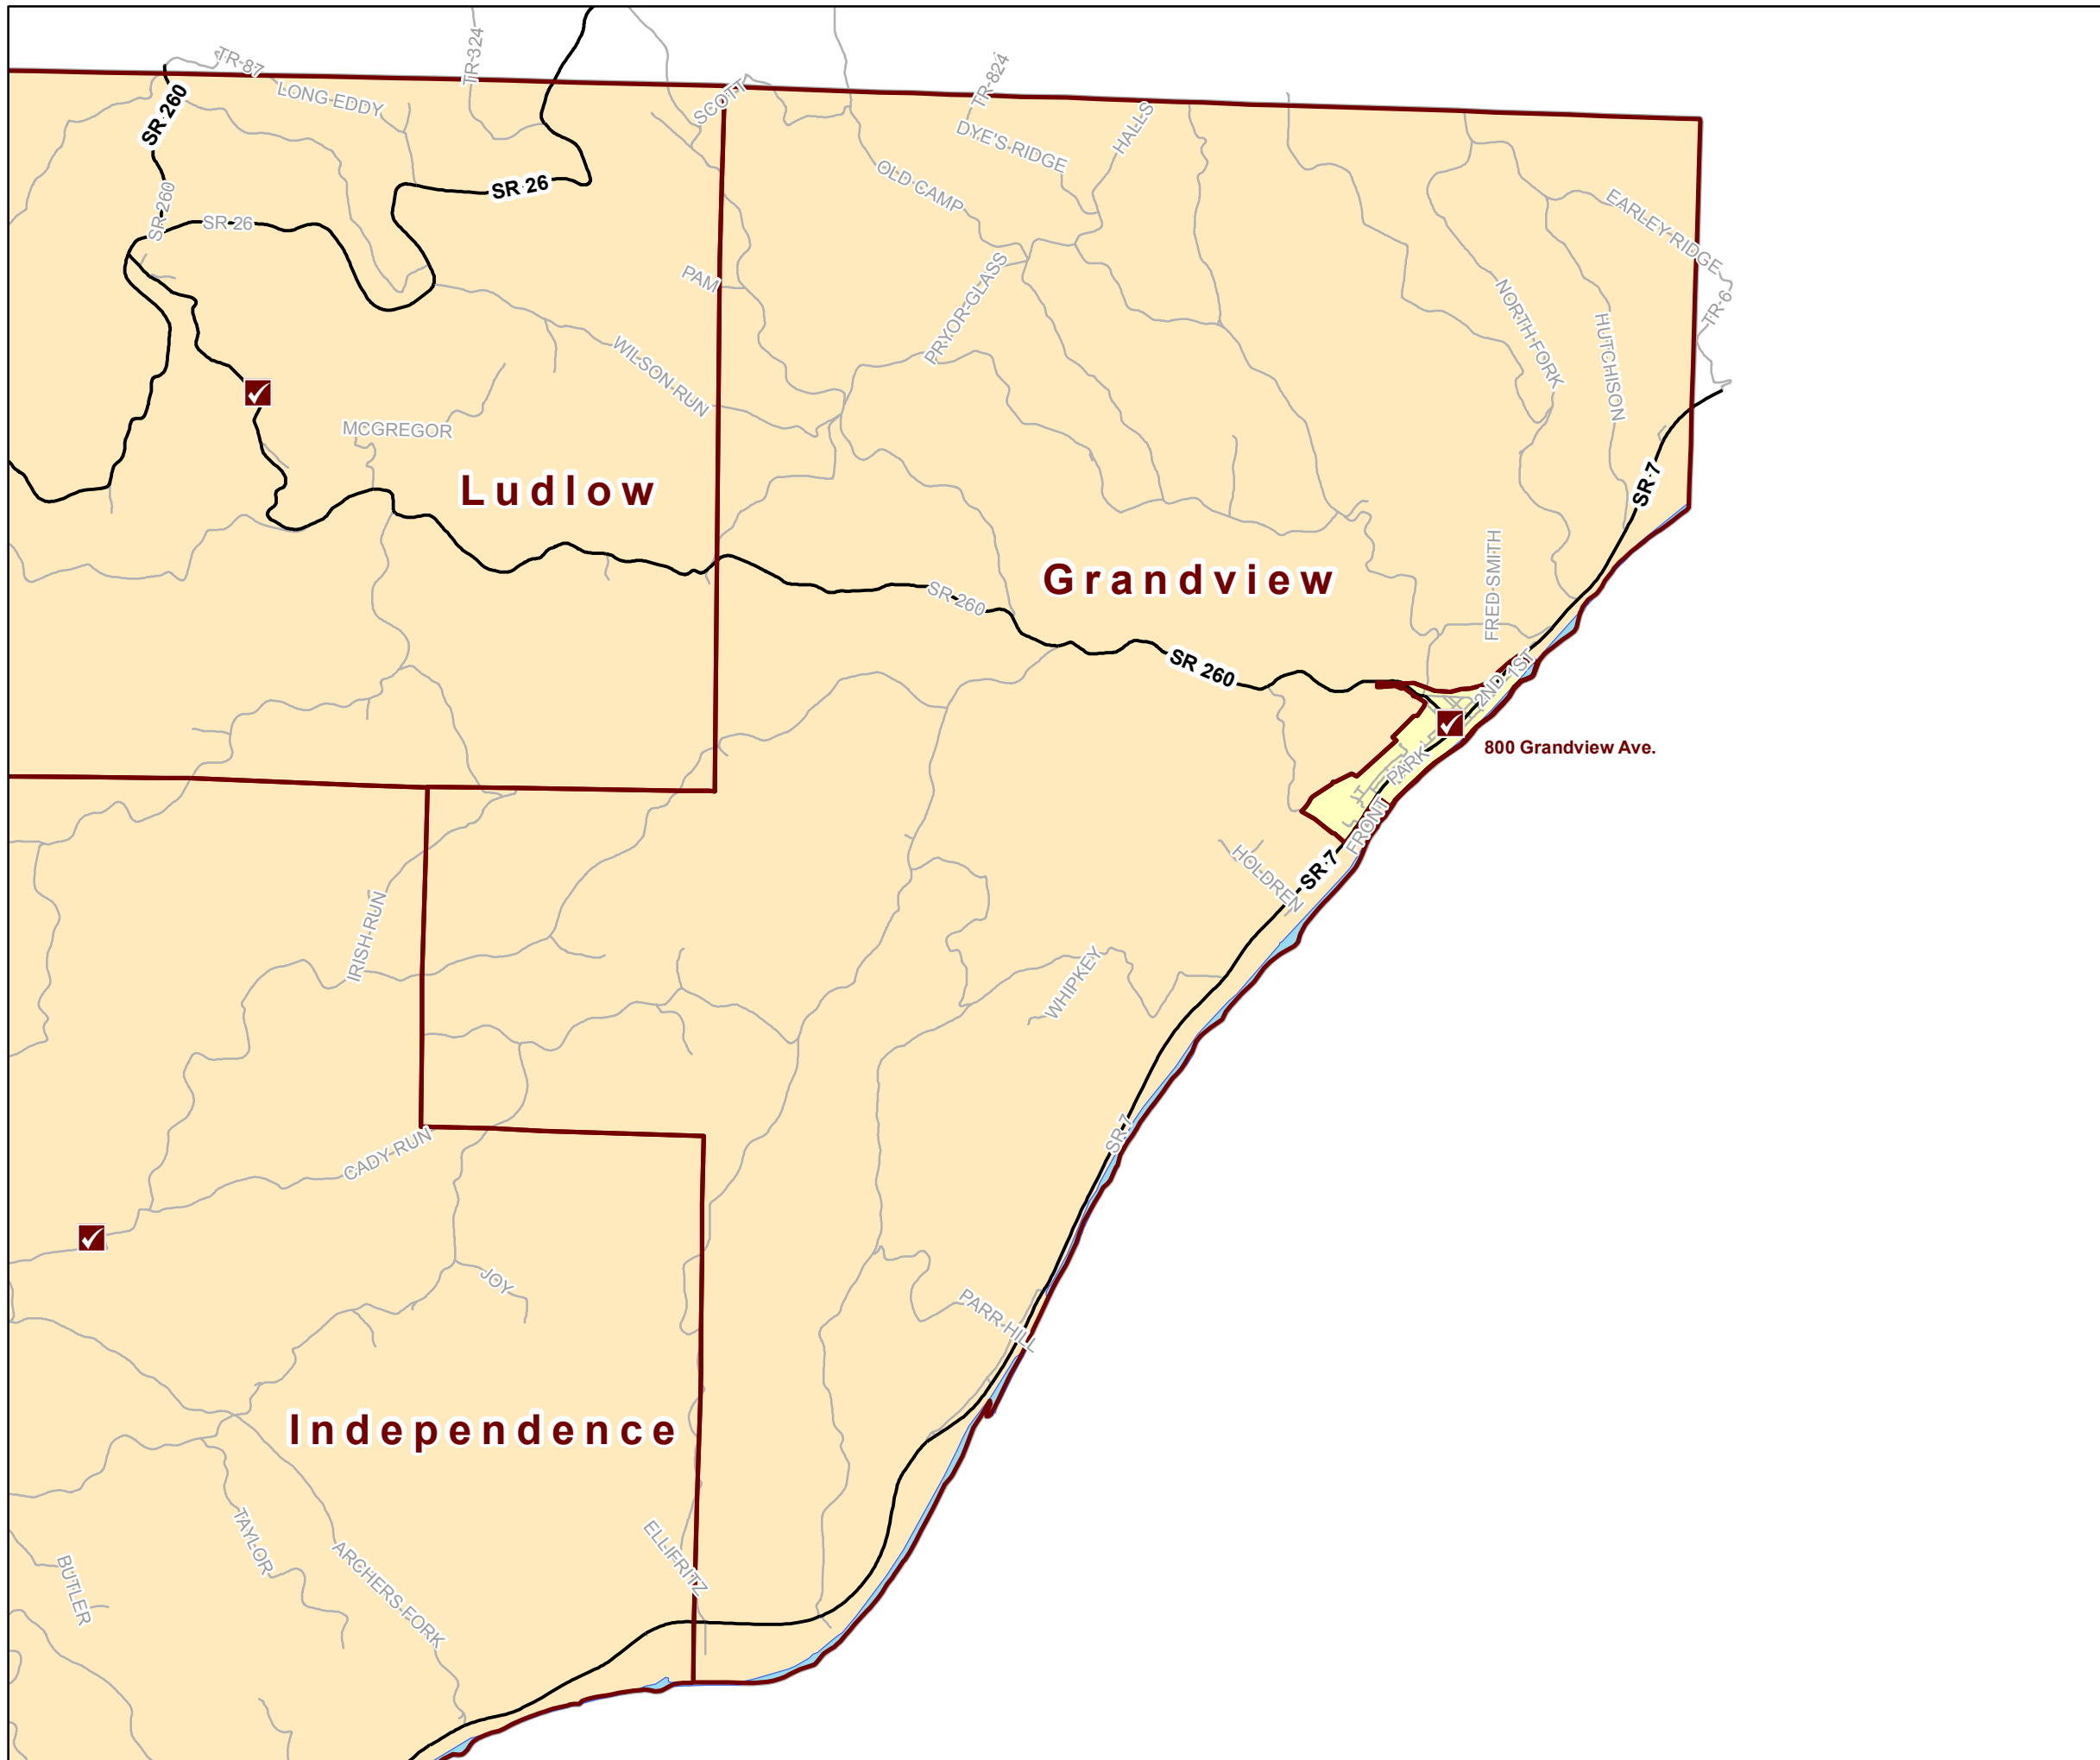

Precinct:

Grandview (0031)*

Polling Location:

**Matamoras Village Building
800 Grandview Ave.
New Matamoras, Ohio 45767**

* Polling place located outside of precinct.

- Polling Locations
- Voting Precincts
- Interstate
- State Roads
- Roads
- Water
- Designated Places
- Township Areas
- County Boundary