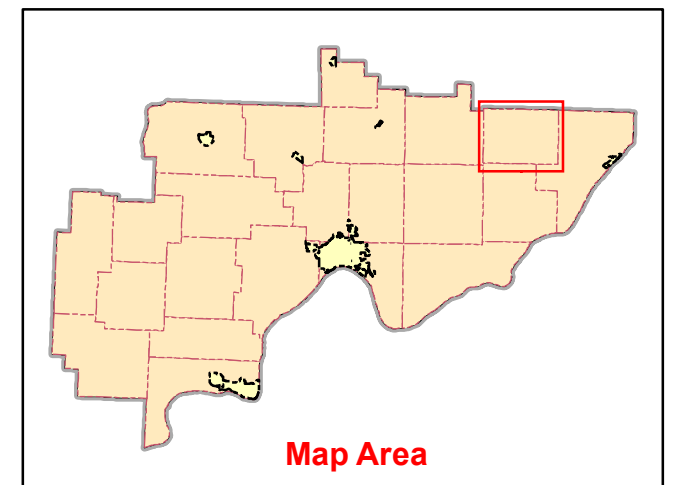

Precinct:

Ludlow (0035)

Polling Location:

**Ludlow Township Building
8540 State Route 260
New Matamoras, Ohio 45767**

-  Polling Locations
-  Voting Precincts
-  Interstate
-  State Roads
-  Roads
-  Water
-  Designated Places
-  Township Areas
-  County Boundary