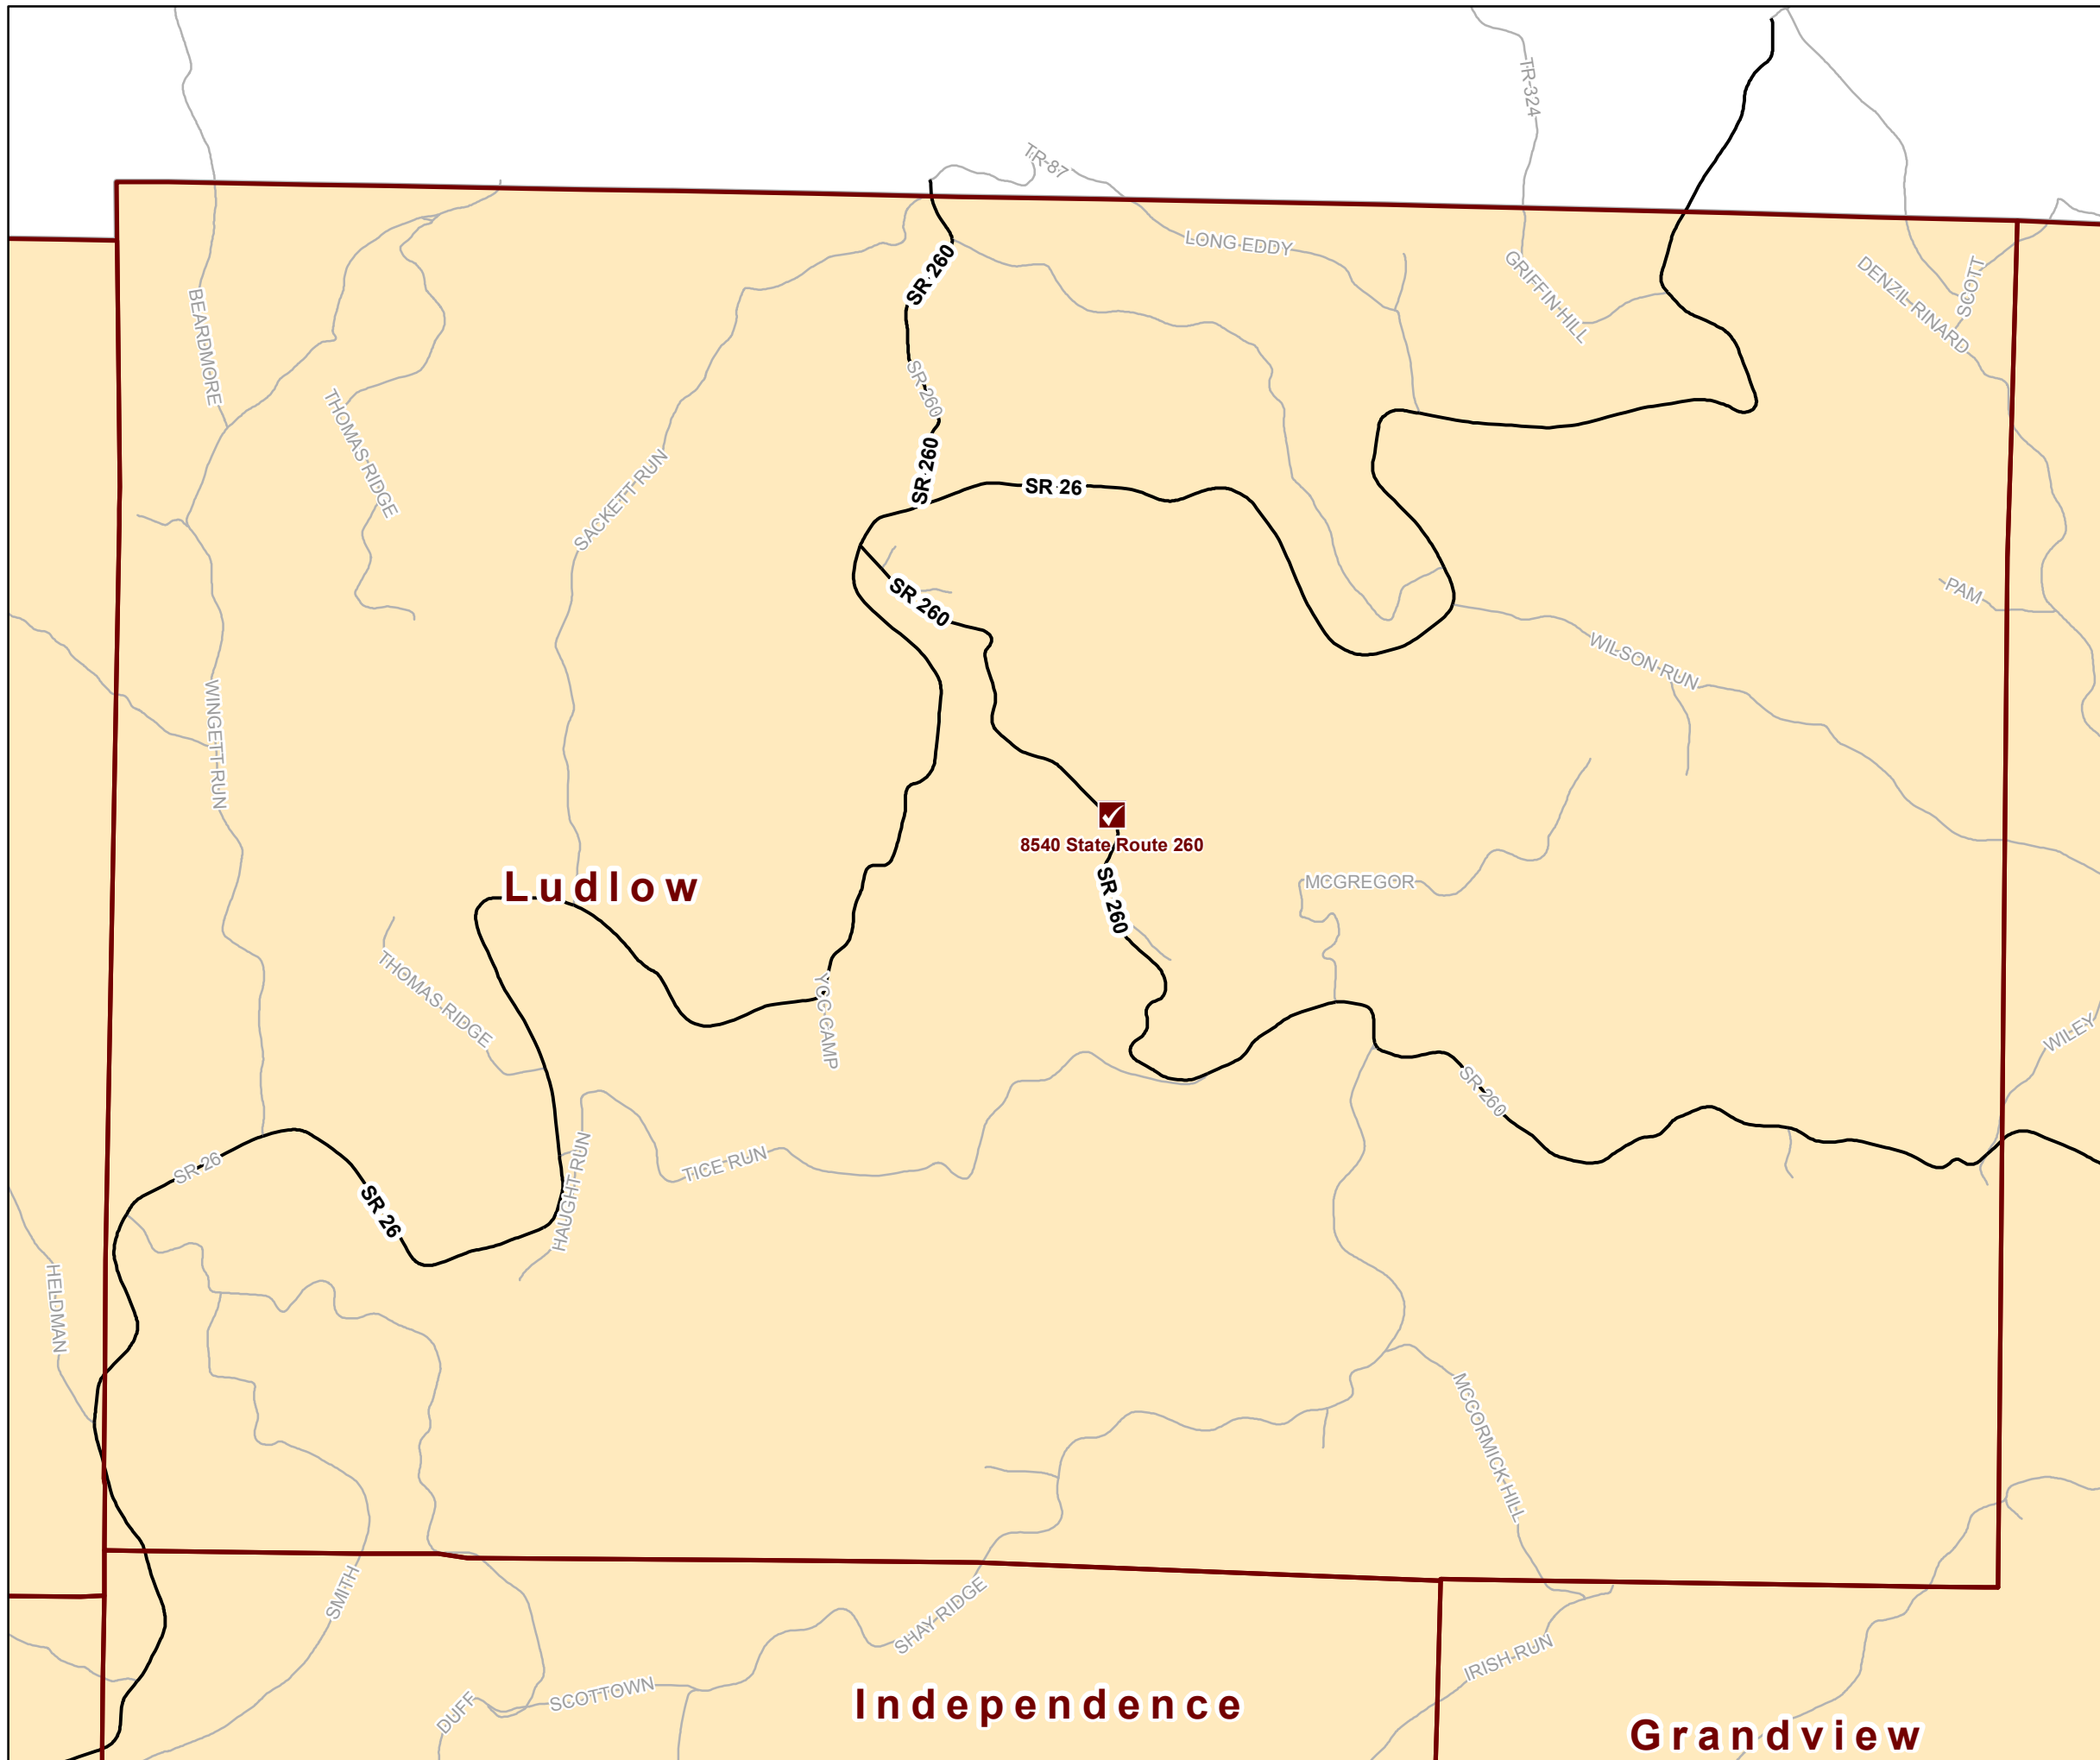

Precinct:

Ludlow (0035)

Polling Location:

**Ludlow Township Building
8540 State Route 260
New Matamoras, Ohio 45767**

-  Polling Locations
-  Voting Precincts
-  Interstate
-  State Roads
-  Roads
-  Water
-  Designated Places
-  Township Areas
-  County Boundary