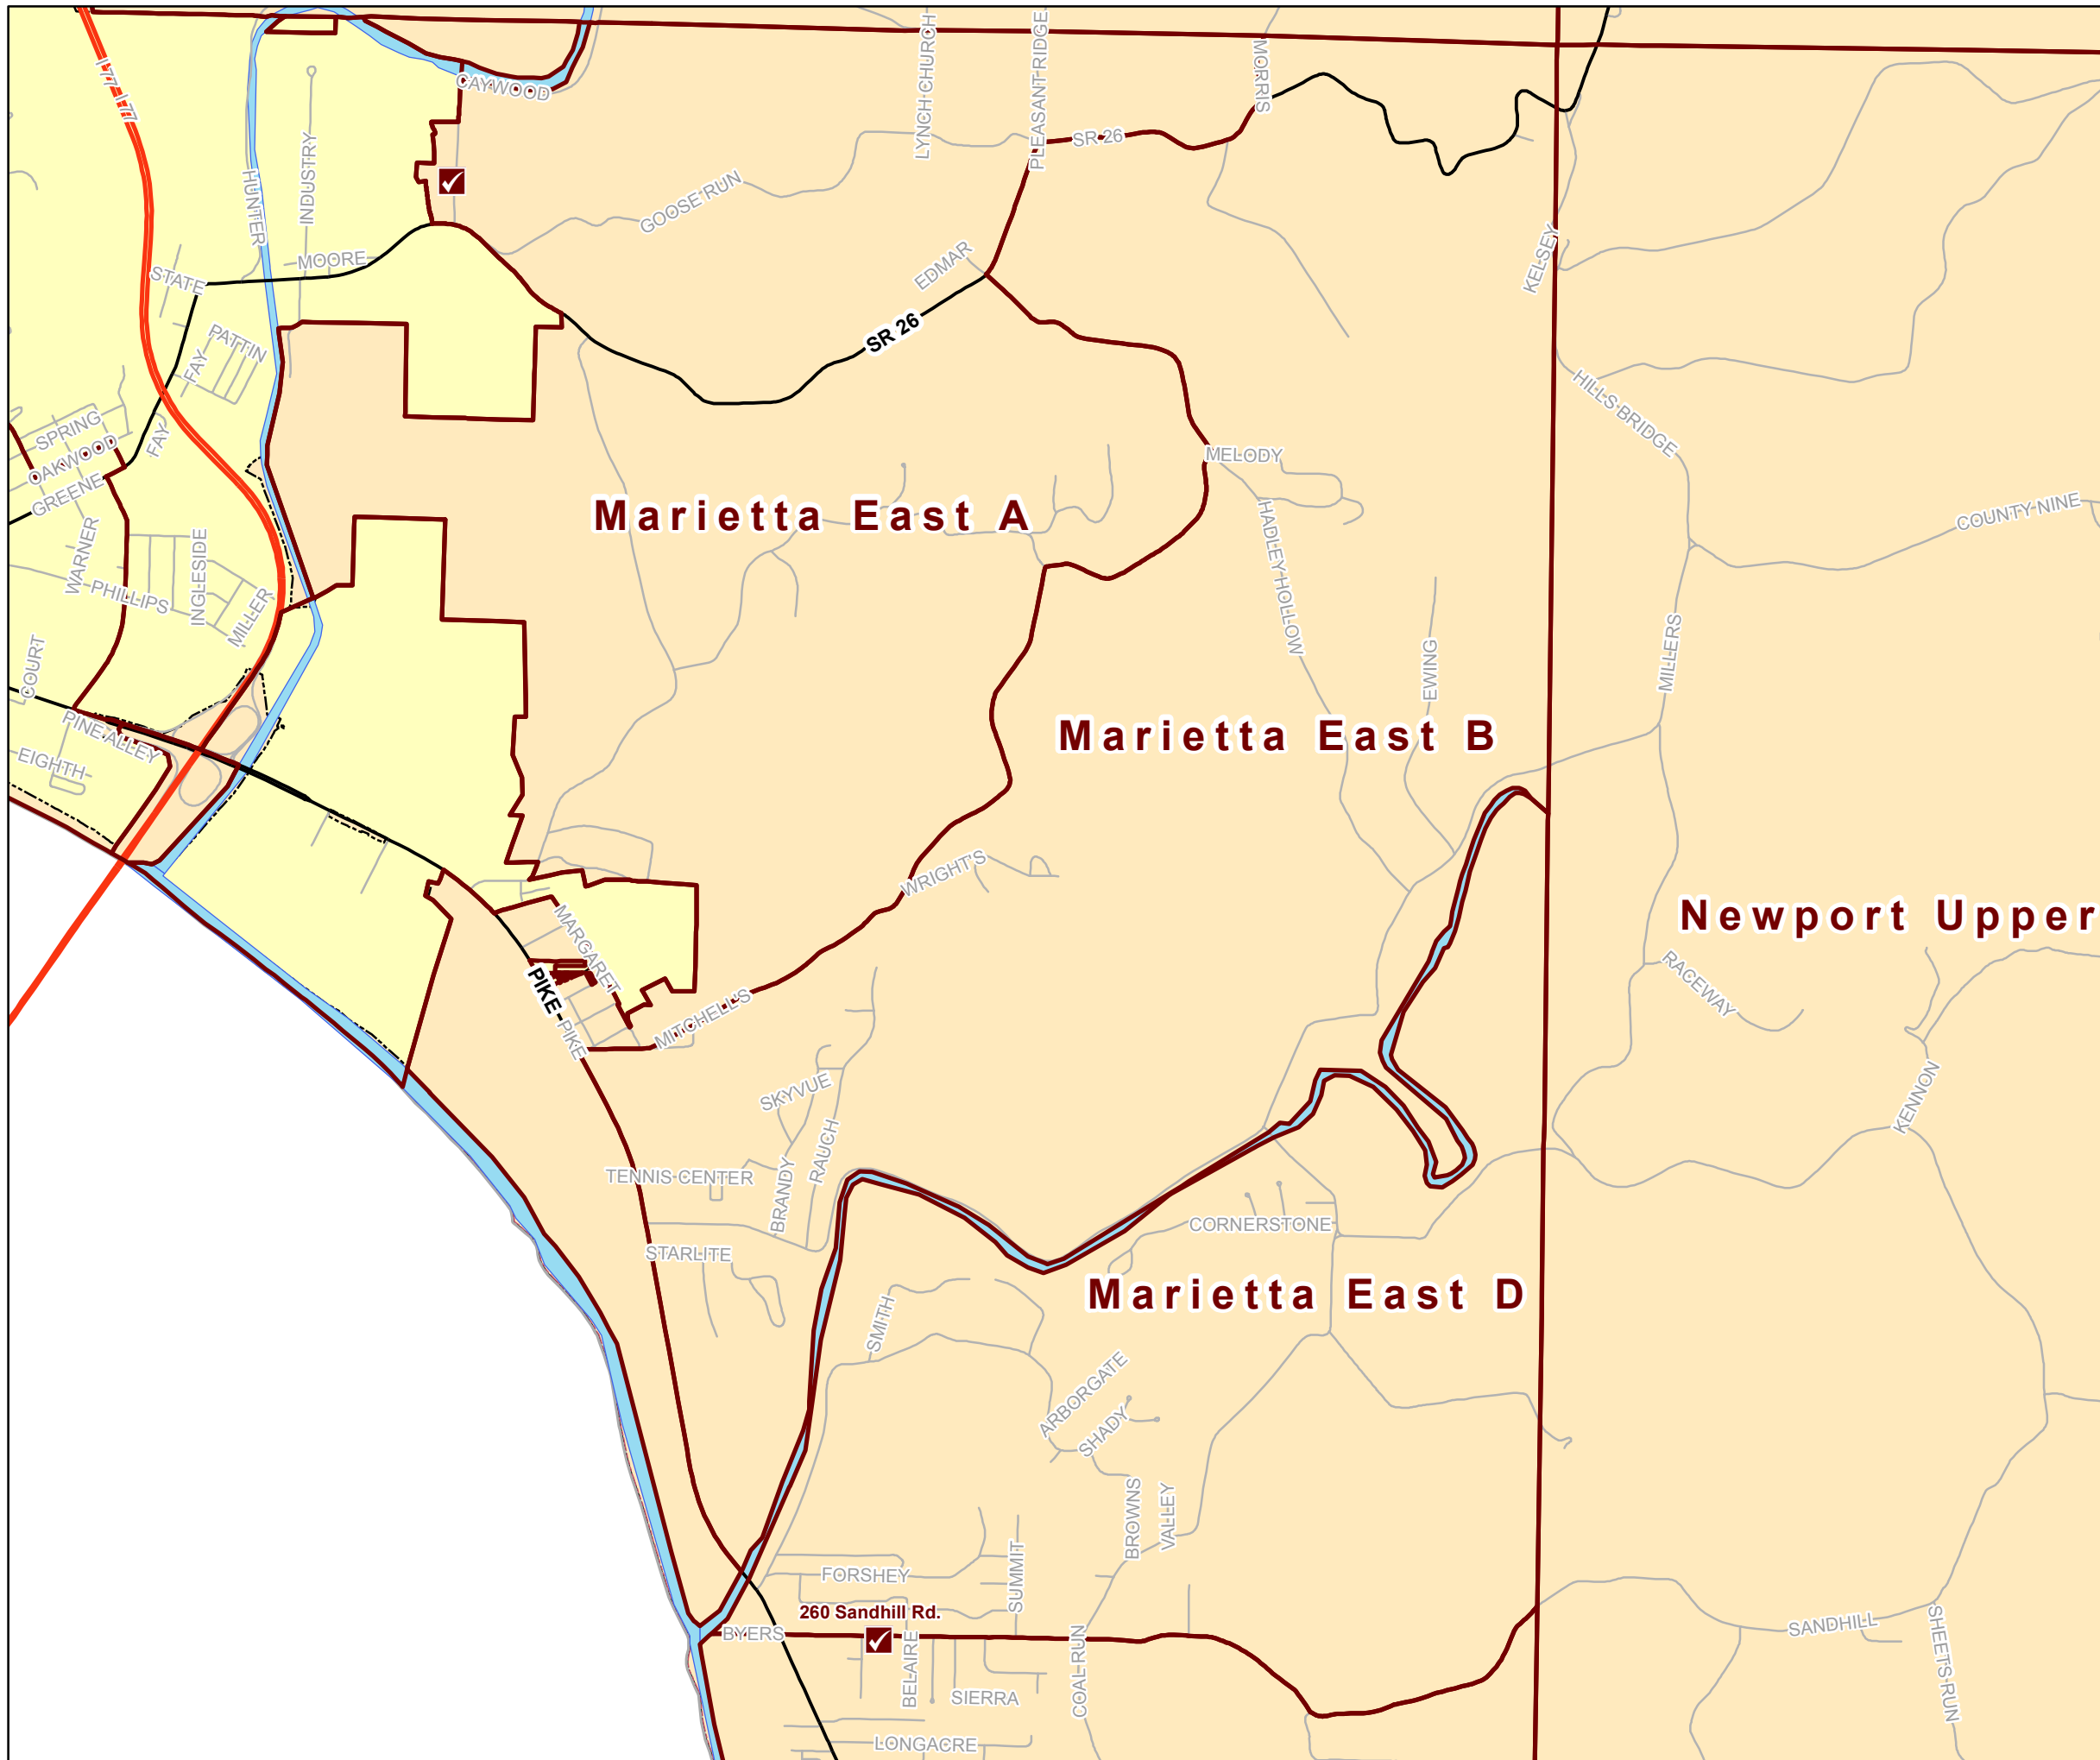

Precinct:

**Marietta East B (0037)\***

Polling Location:

**Marietta Twp. Rec. Center  
260 Sandhill Road  
Marietta, Ohio 45750**

\* Polling place located outside of precinct.

- Polling Locations
- Voting Precincts
- Interstate
- State Roads
- Roads
- Water
- Designated Places
- Township Areas
- County Boundary