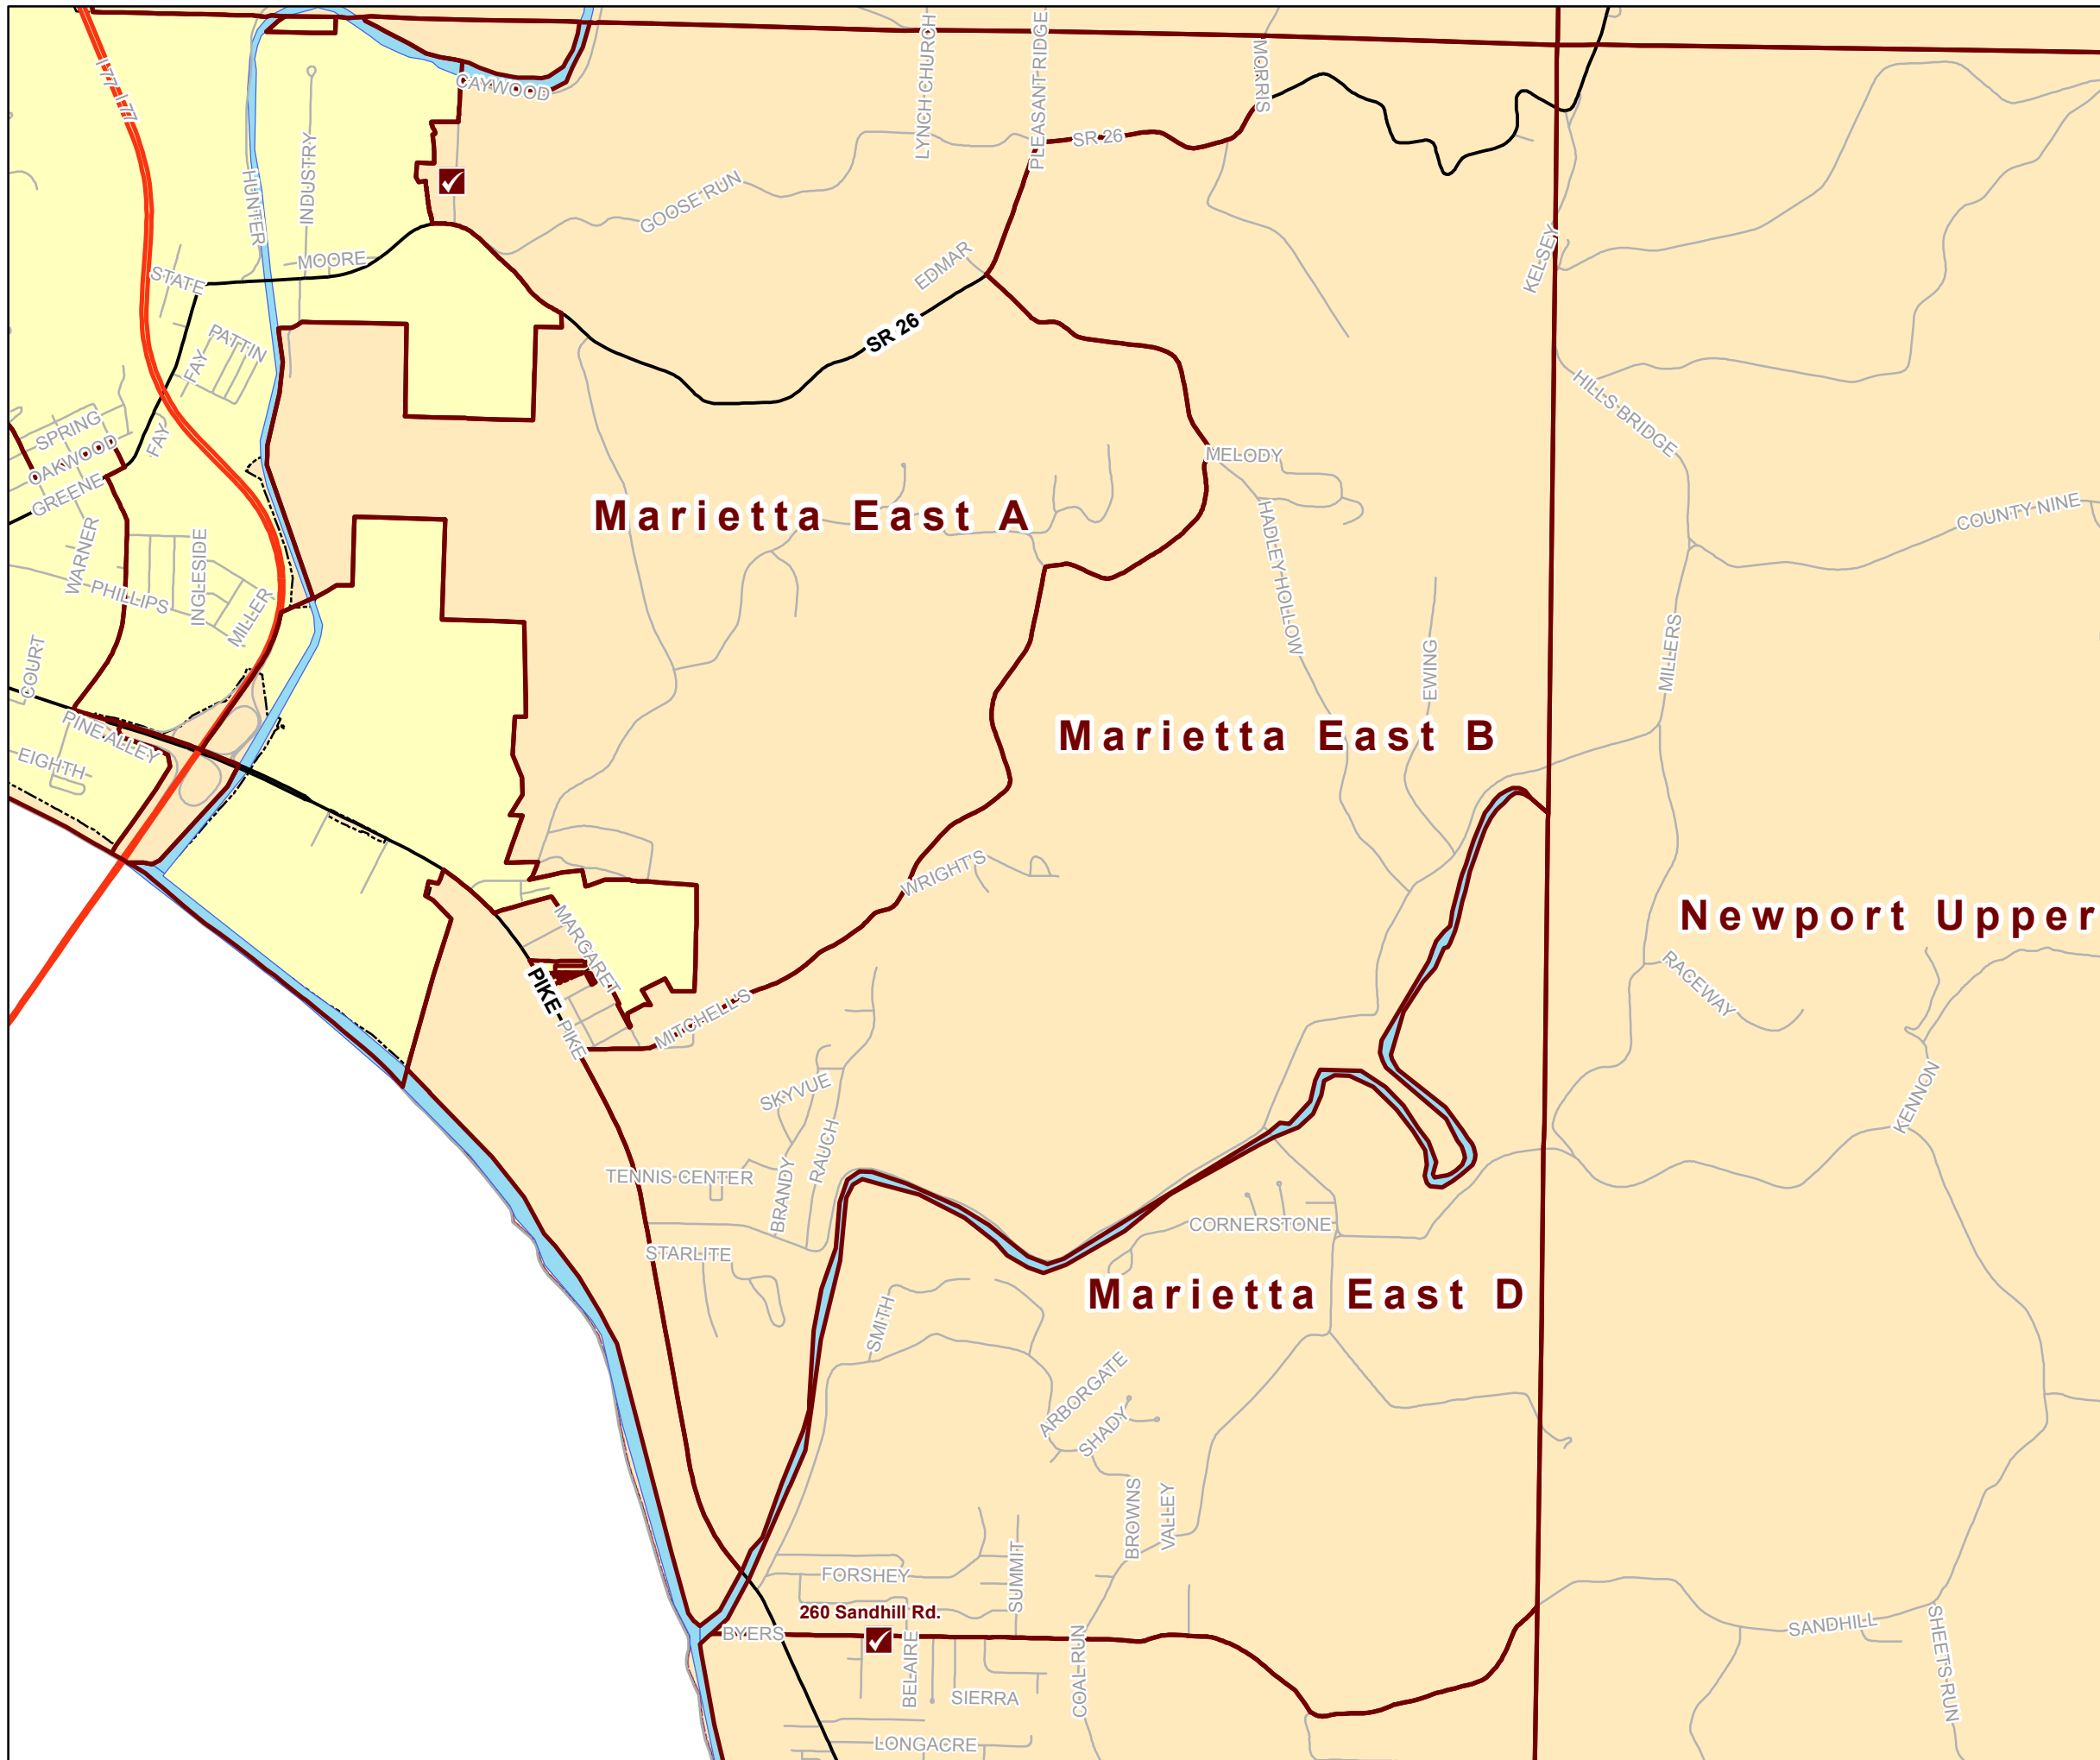

Precinct:

Marietta East B (0037)*

Polling Location:

**Marietta Twp. Rec. Center
260 Sandhill Road
Marietta, Ohio 45750**

* Polling place located outside of precinct.

-  Polling Locations
-  Voting Precincts
-  Interstate
-  State Roads
-  Roads
-  Water
-  Designated Places
-  Township Areas
-  County Boundary

Map Area

Created by: Bret Allphin
 October 2008
 Data Sources: U.S. Census
 Bureau, Wash. Co. LBRS,
 Wash. Co. Eng.