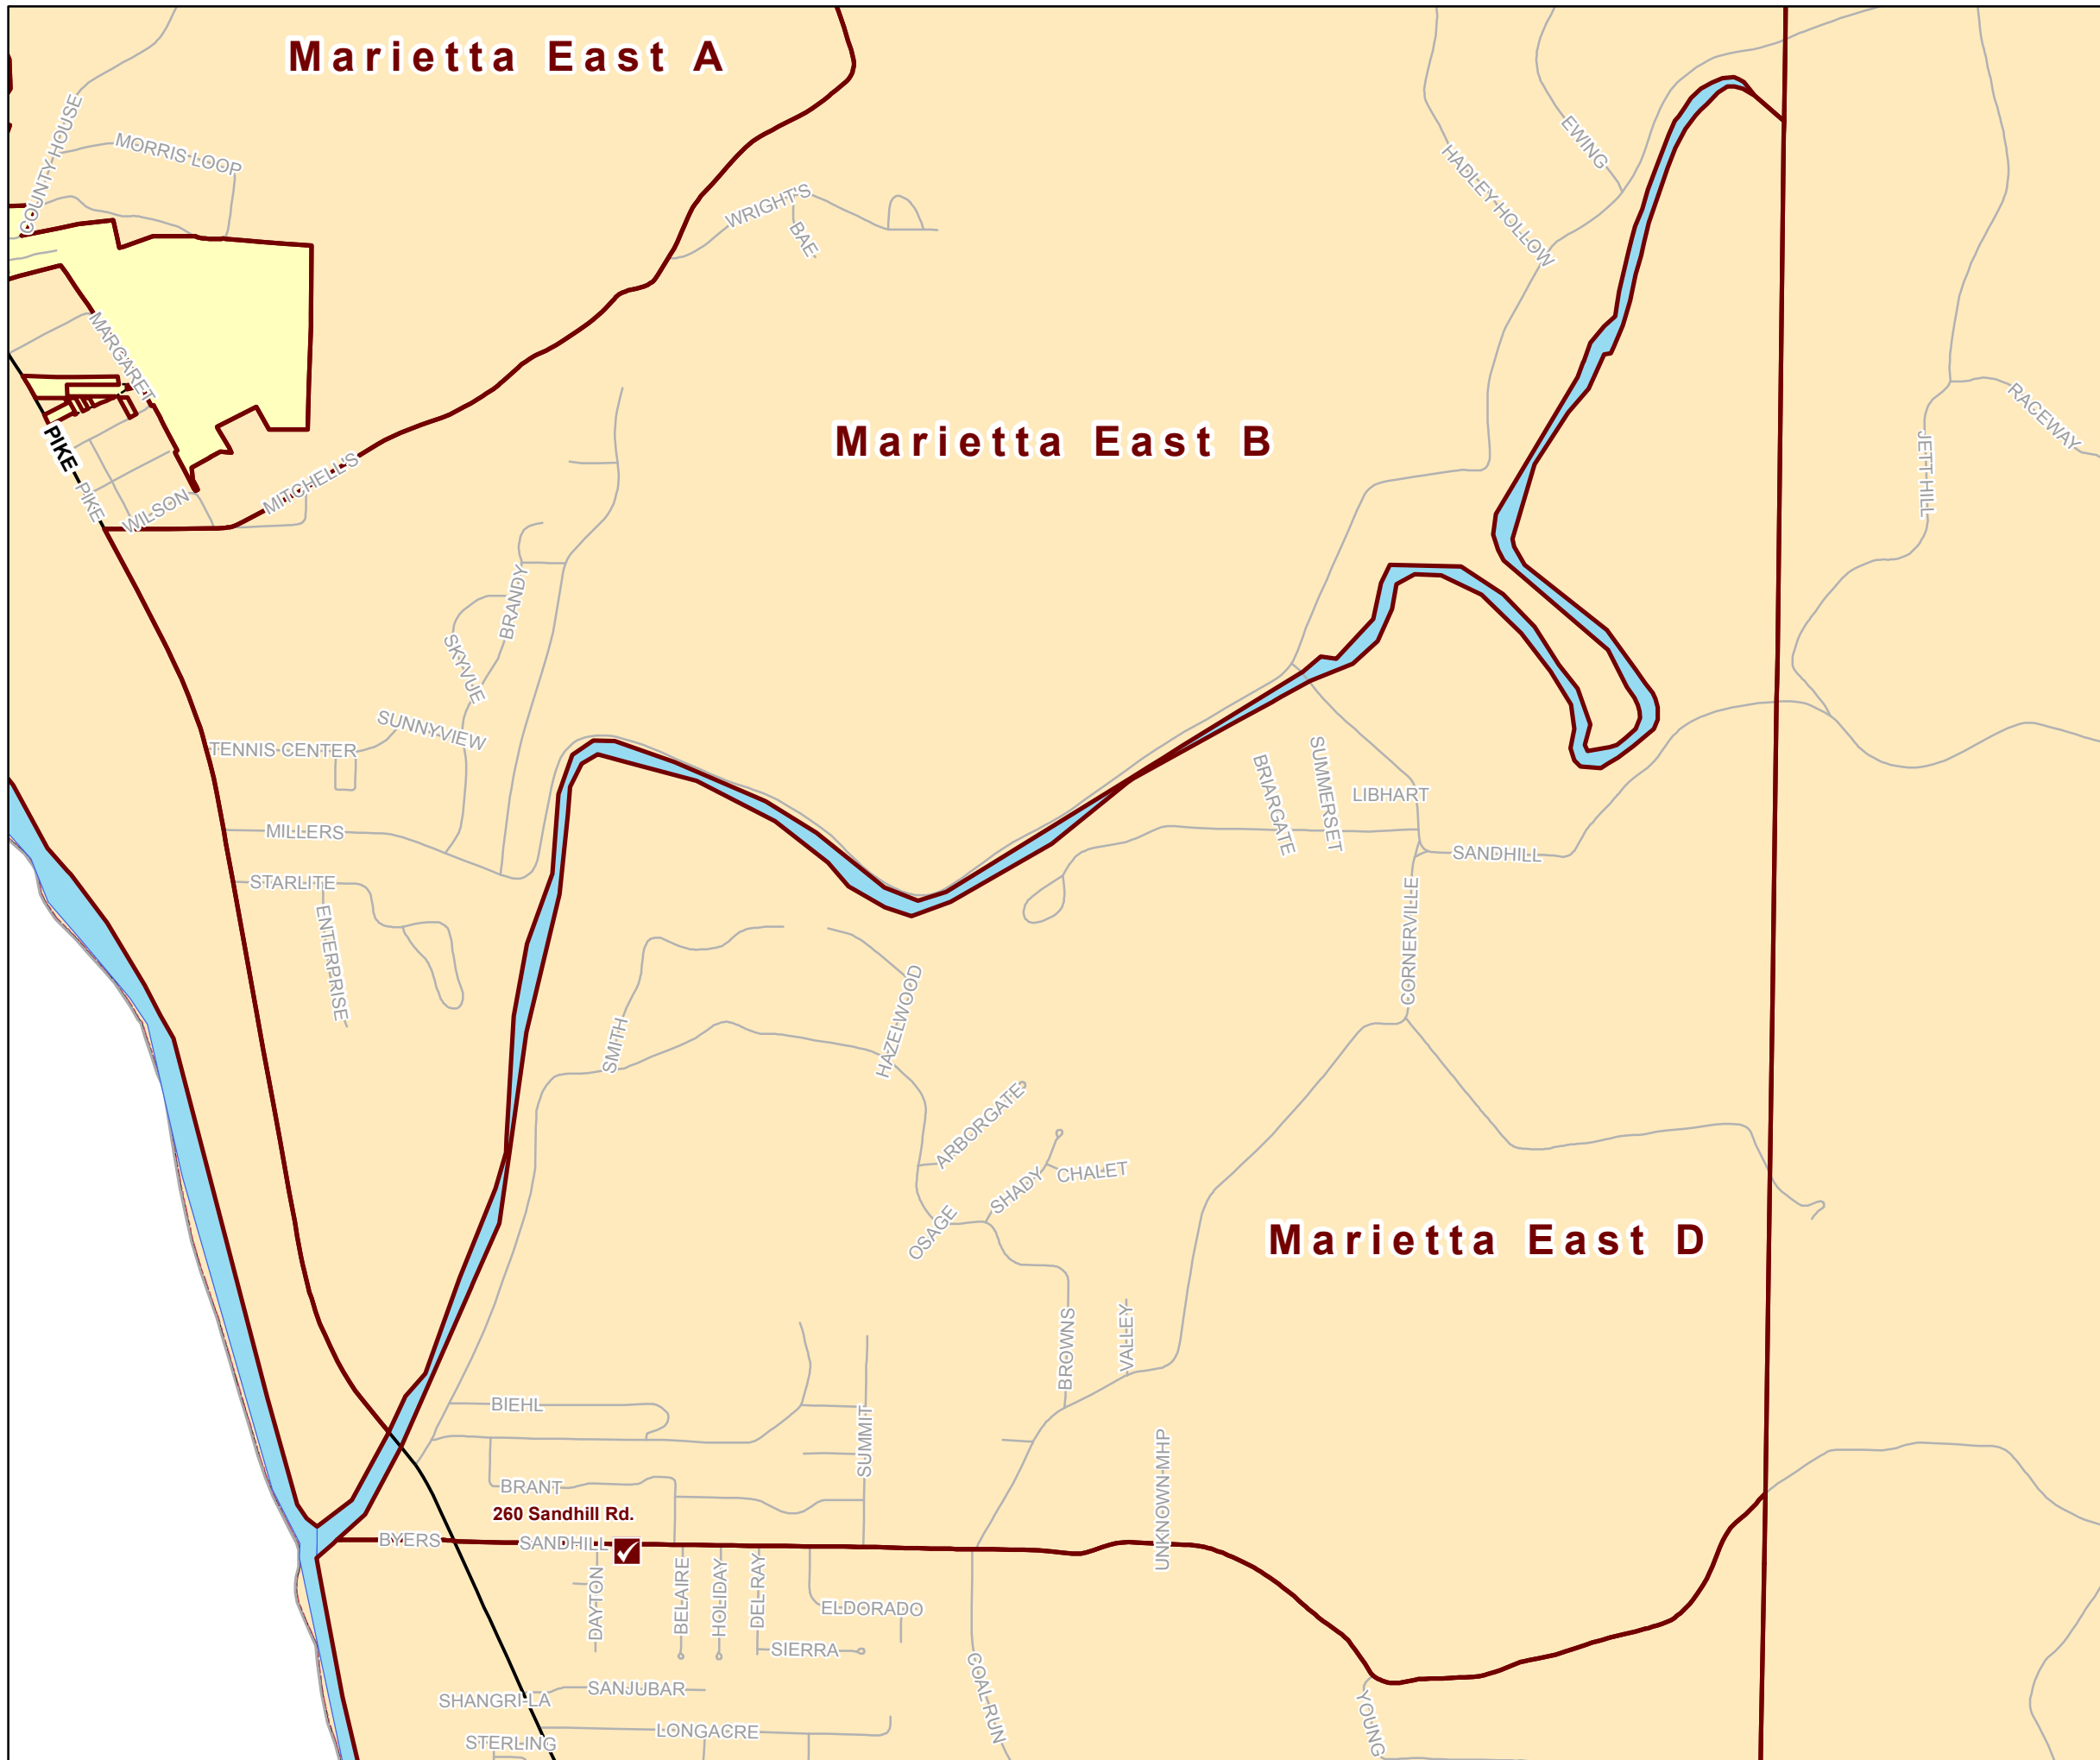

**Precinct:**

**Marietta East D (0039)\***

**Polling Location:**

**Marietta Twp. Rec. Center  
260 Sandhill Road  
Marietta, Ohio 45750**

\* Polling place located outside of precinct.

- Polling Locations
- Voting Precincts
- Interstate
- State Roads
- Roads
- Water
- Designated Places
- Township Areas
- County Boundary