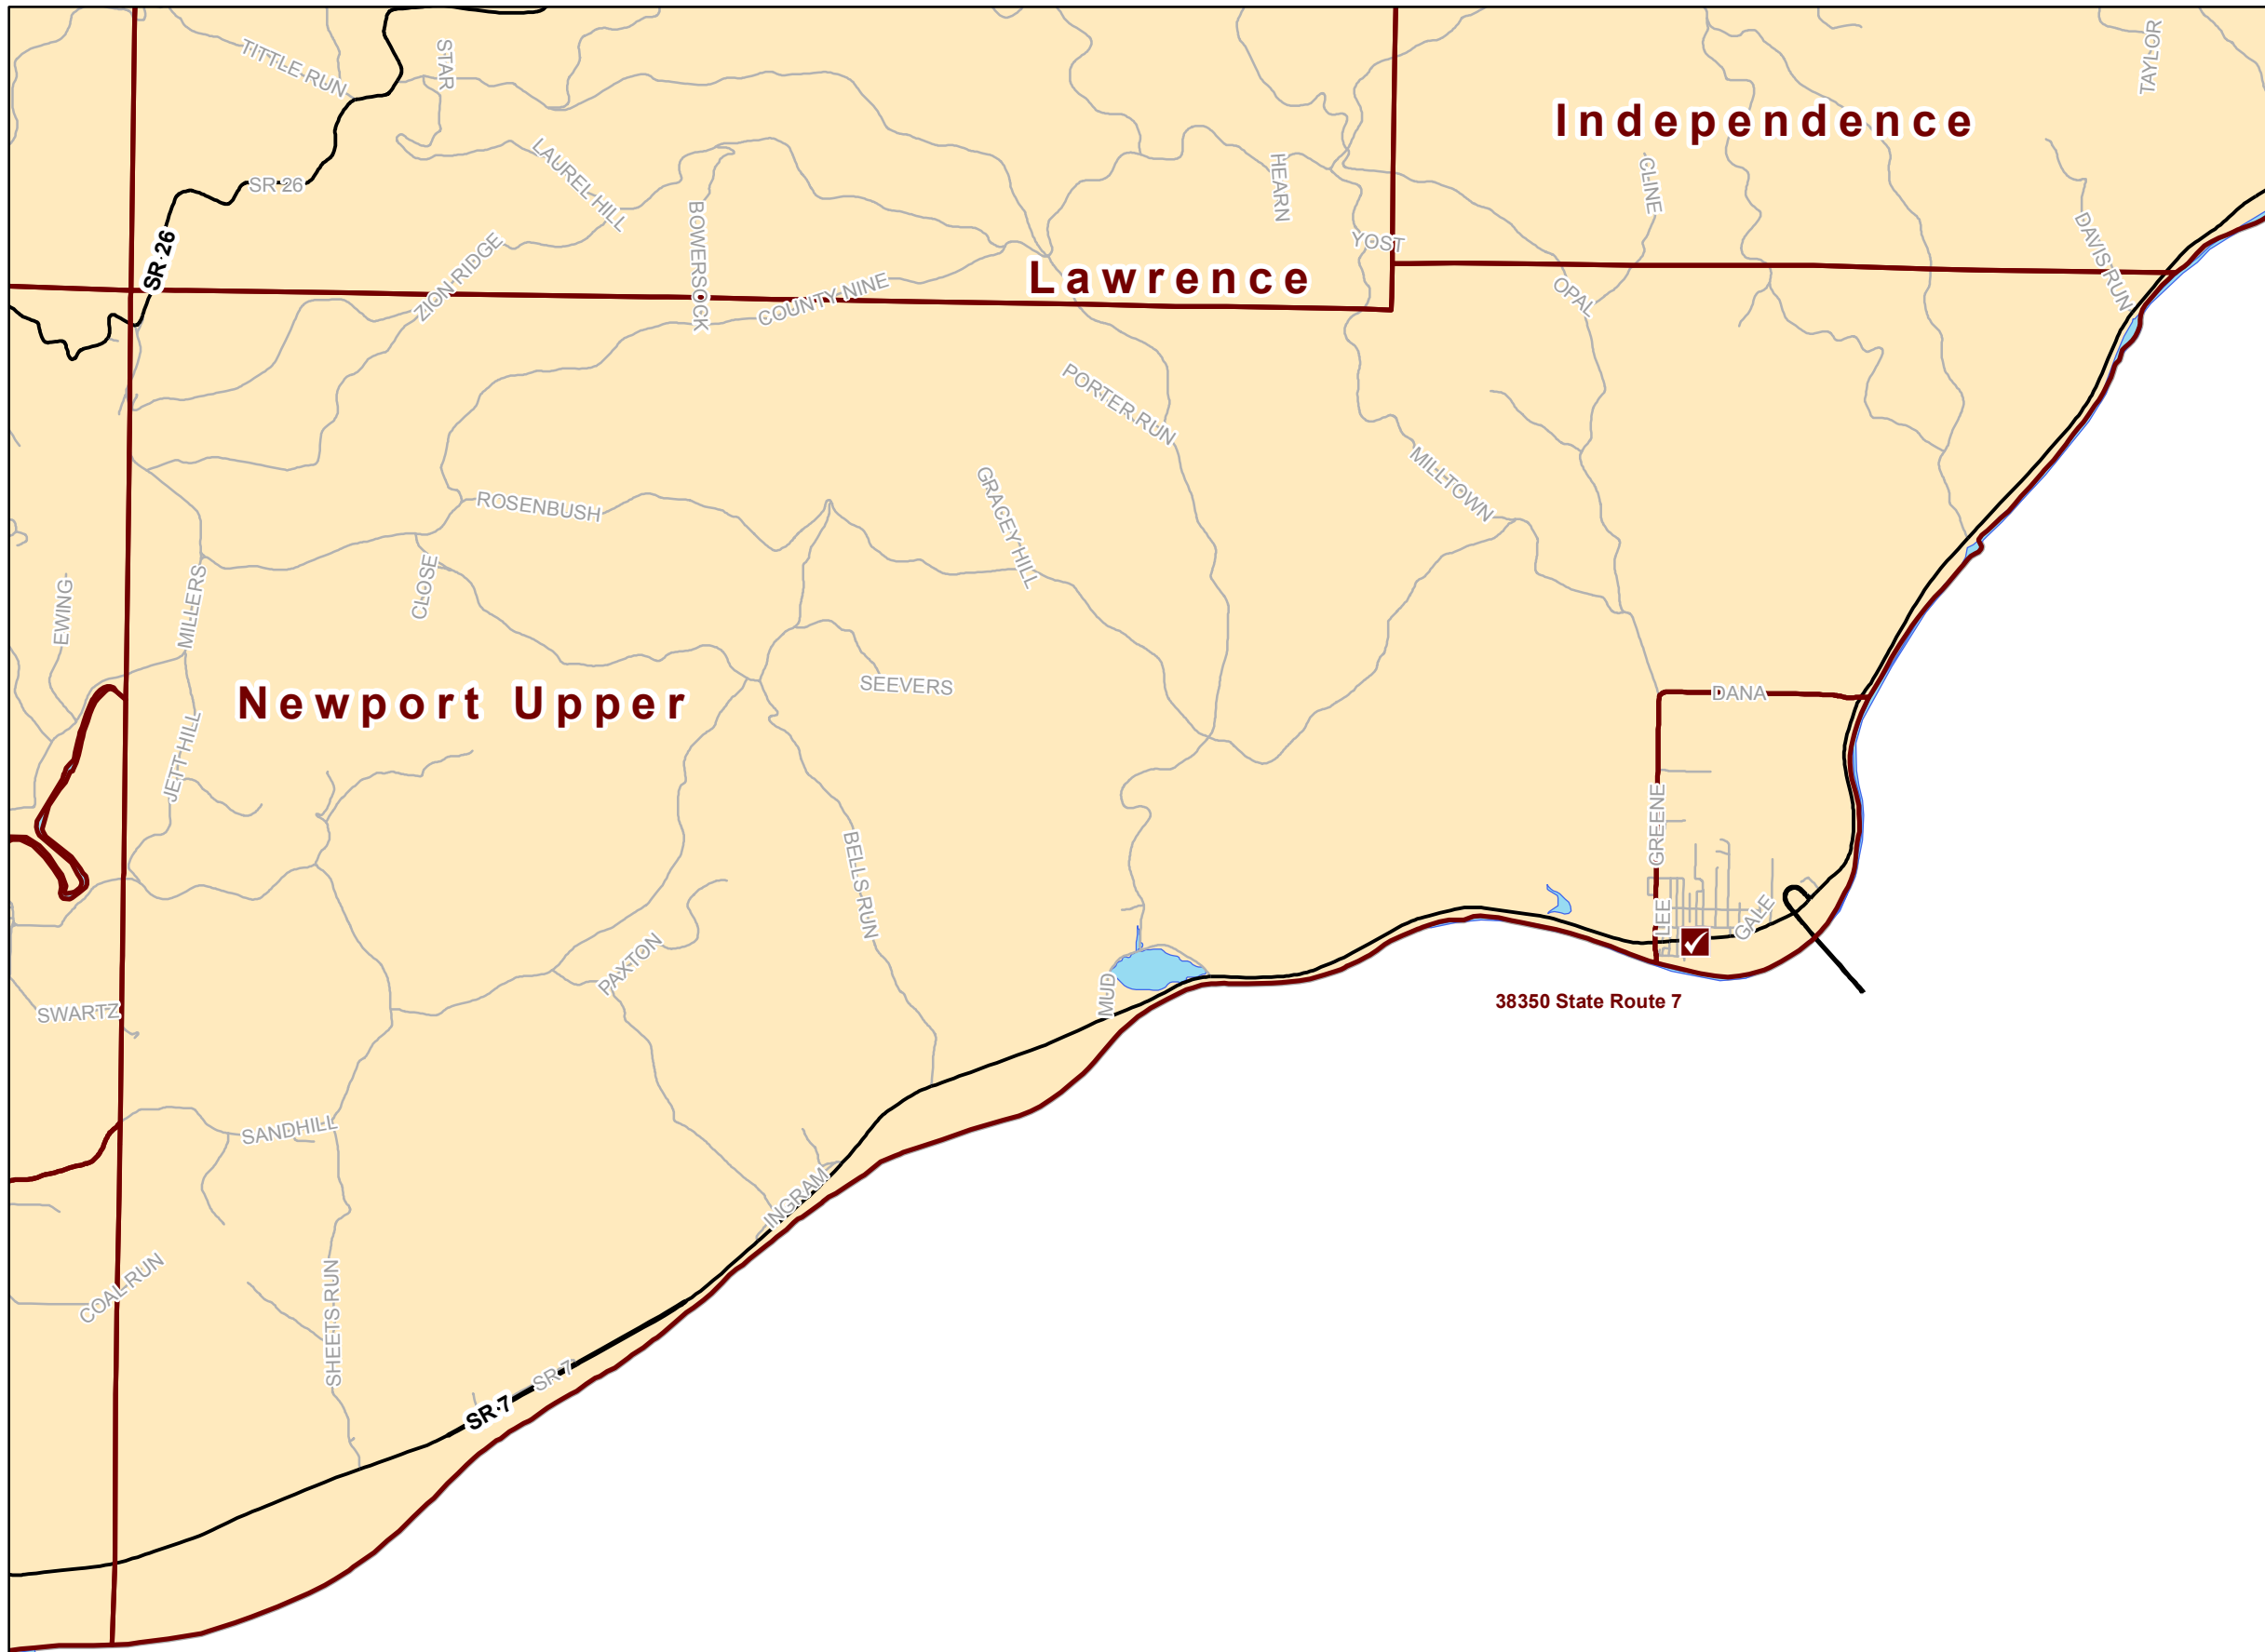

Precinct:

Newport Upper (0046)*

Polling Location:

**Newport Vol. Fire Dept.
38350 State Route 7
Newport, Ohio 45768**

* Polling place located outside of precinct.

- Polling Locations
- Voting Precincts
- Interstate
- State Roads
- Roads
- Water
- Designated Places
- Township Areas
- County Boundary

Map Area

Created by: Bret Allphin
 October 2008
 Data Sources: U.S. Census
 Bureau, Wash. Co. LBRS,
 Wash. Co. Eng.