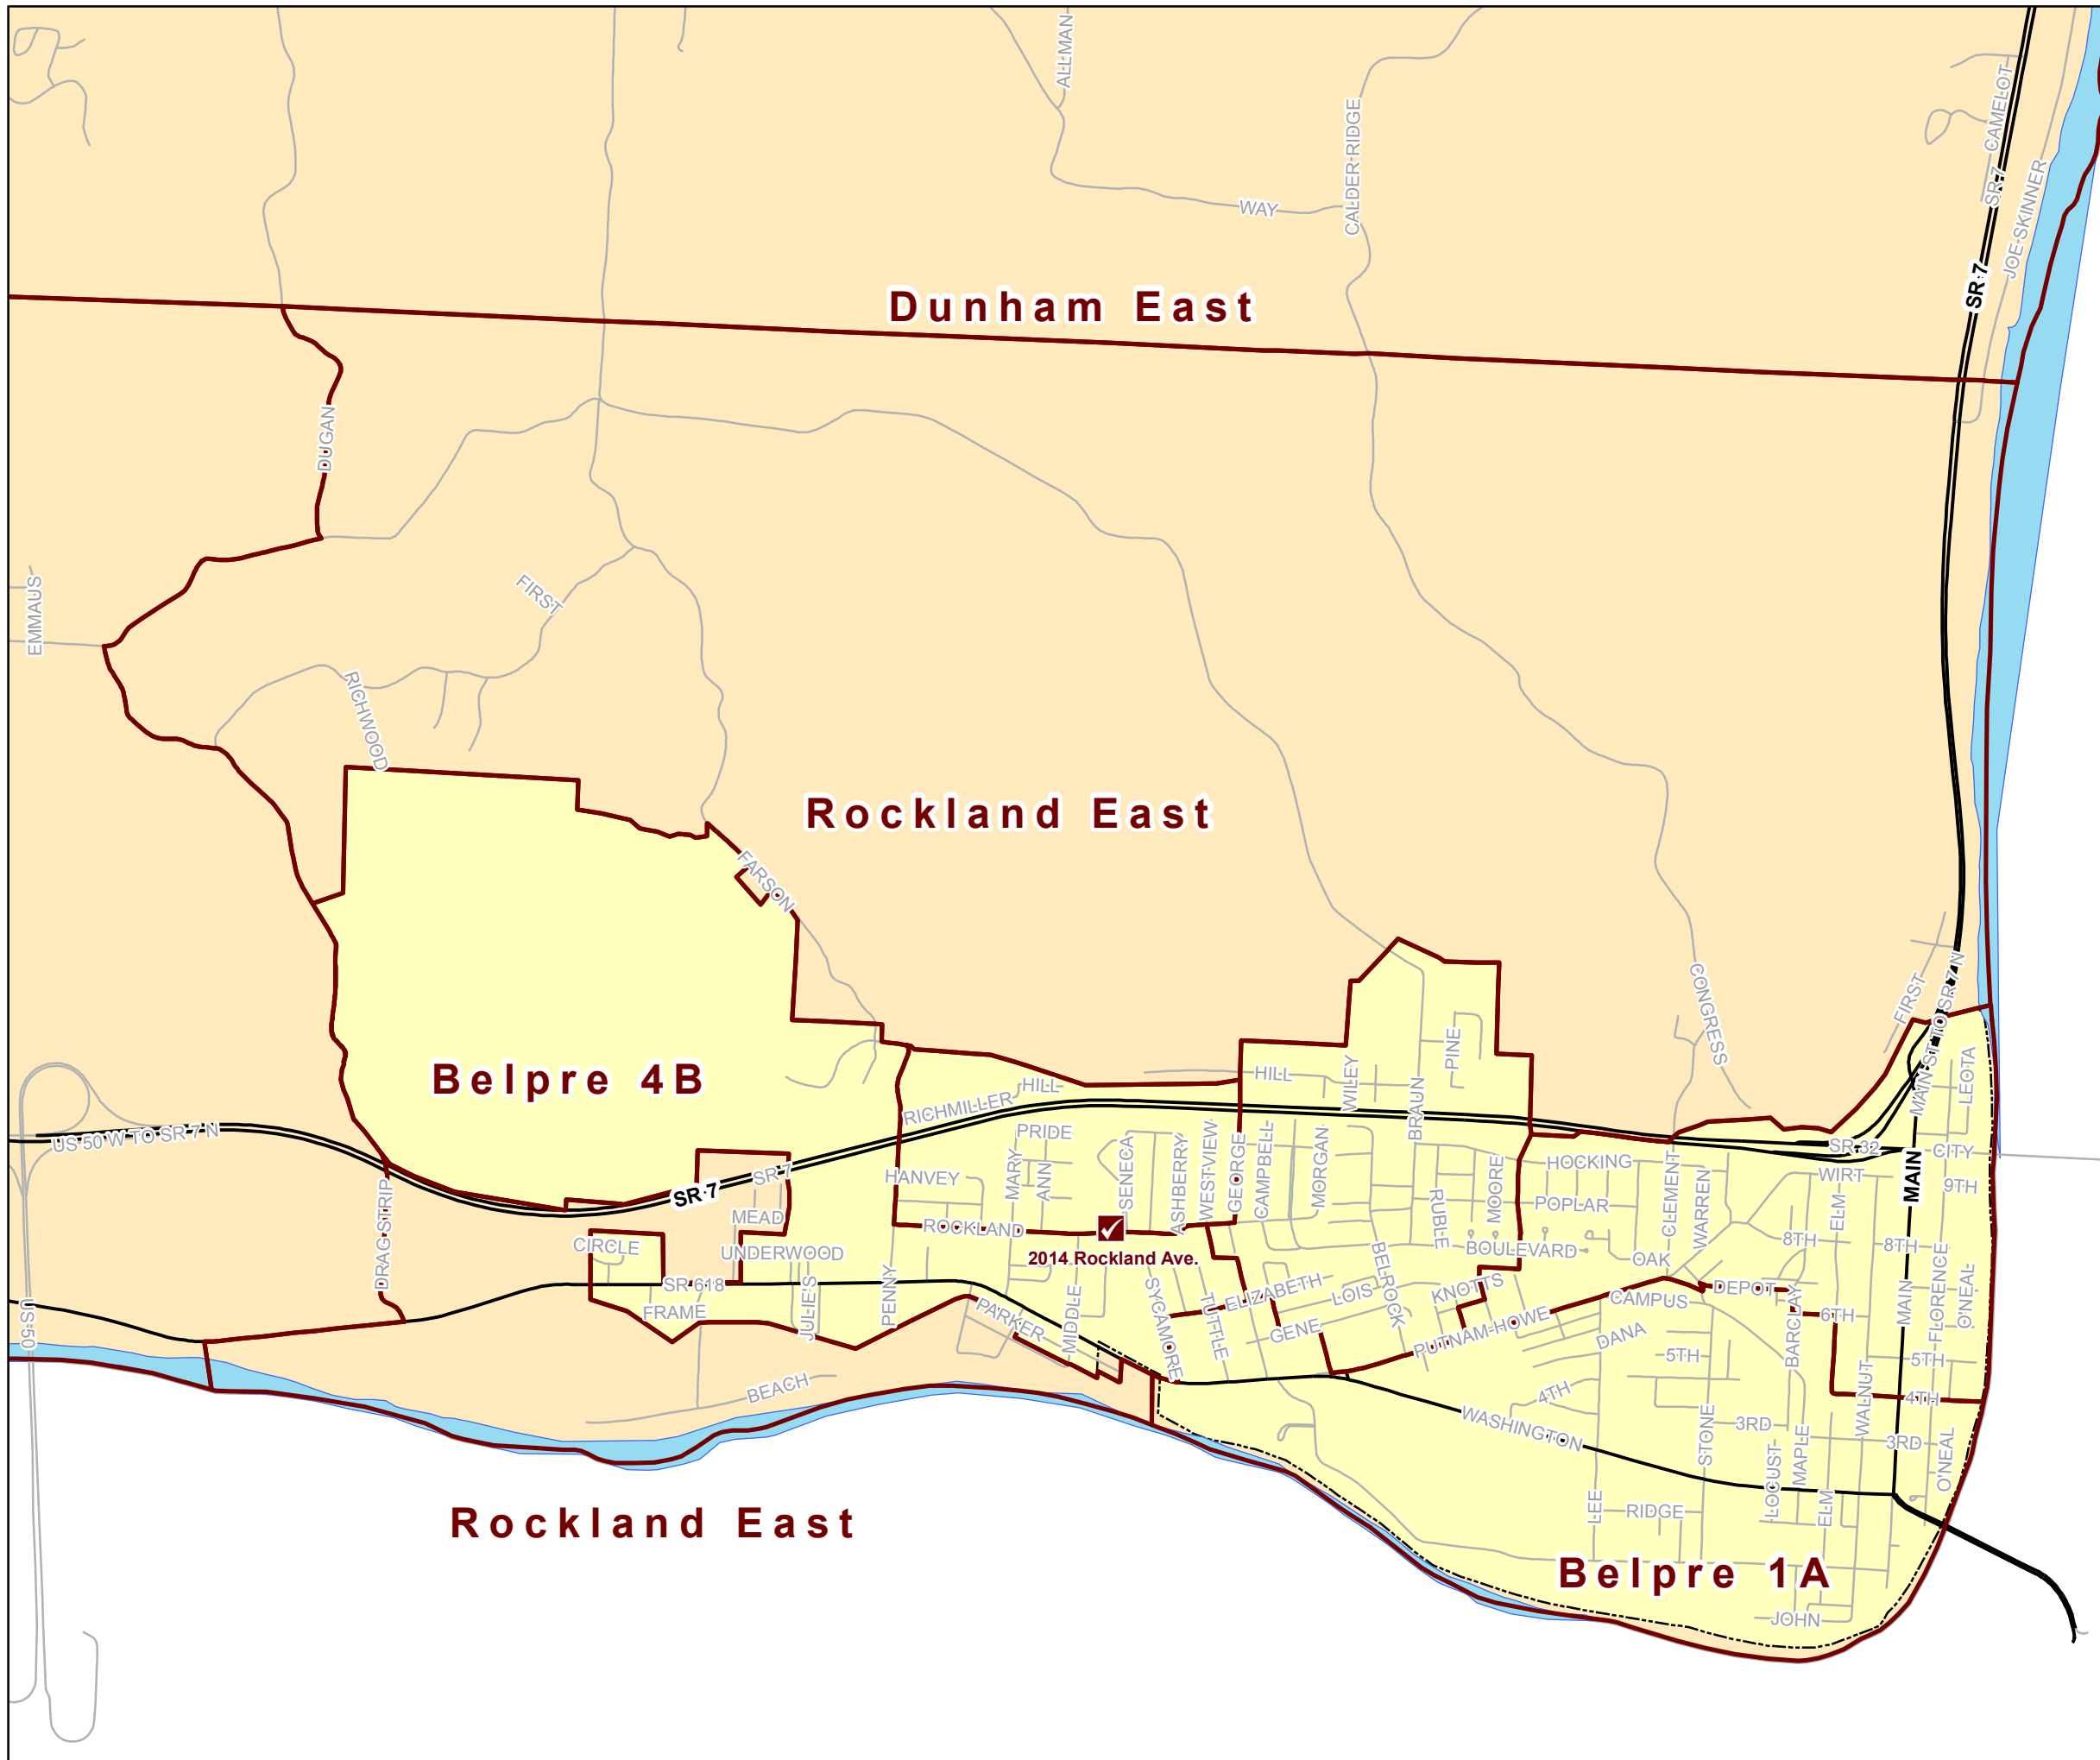

Precinct:

Rockland East (0023)*

Polling Location:

**W.R. Stone Elementary School
2014 Rockland Ave.
Belpre, Ohio 45714**

* Polling place located outside of precinct.

- Polling Locations
- Voting Precincts
- Interstate
- State Roads
- Roads
- Water
- Designated Places
- Township Areas
- County Boundary