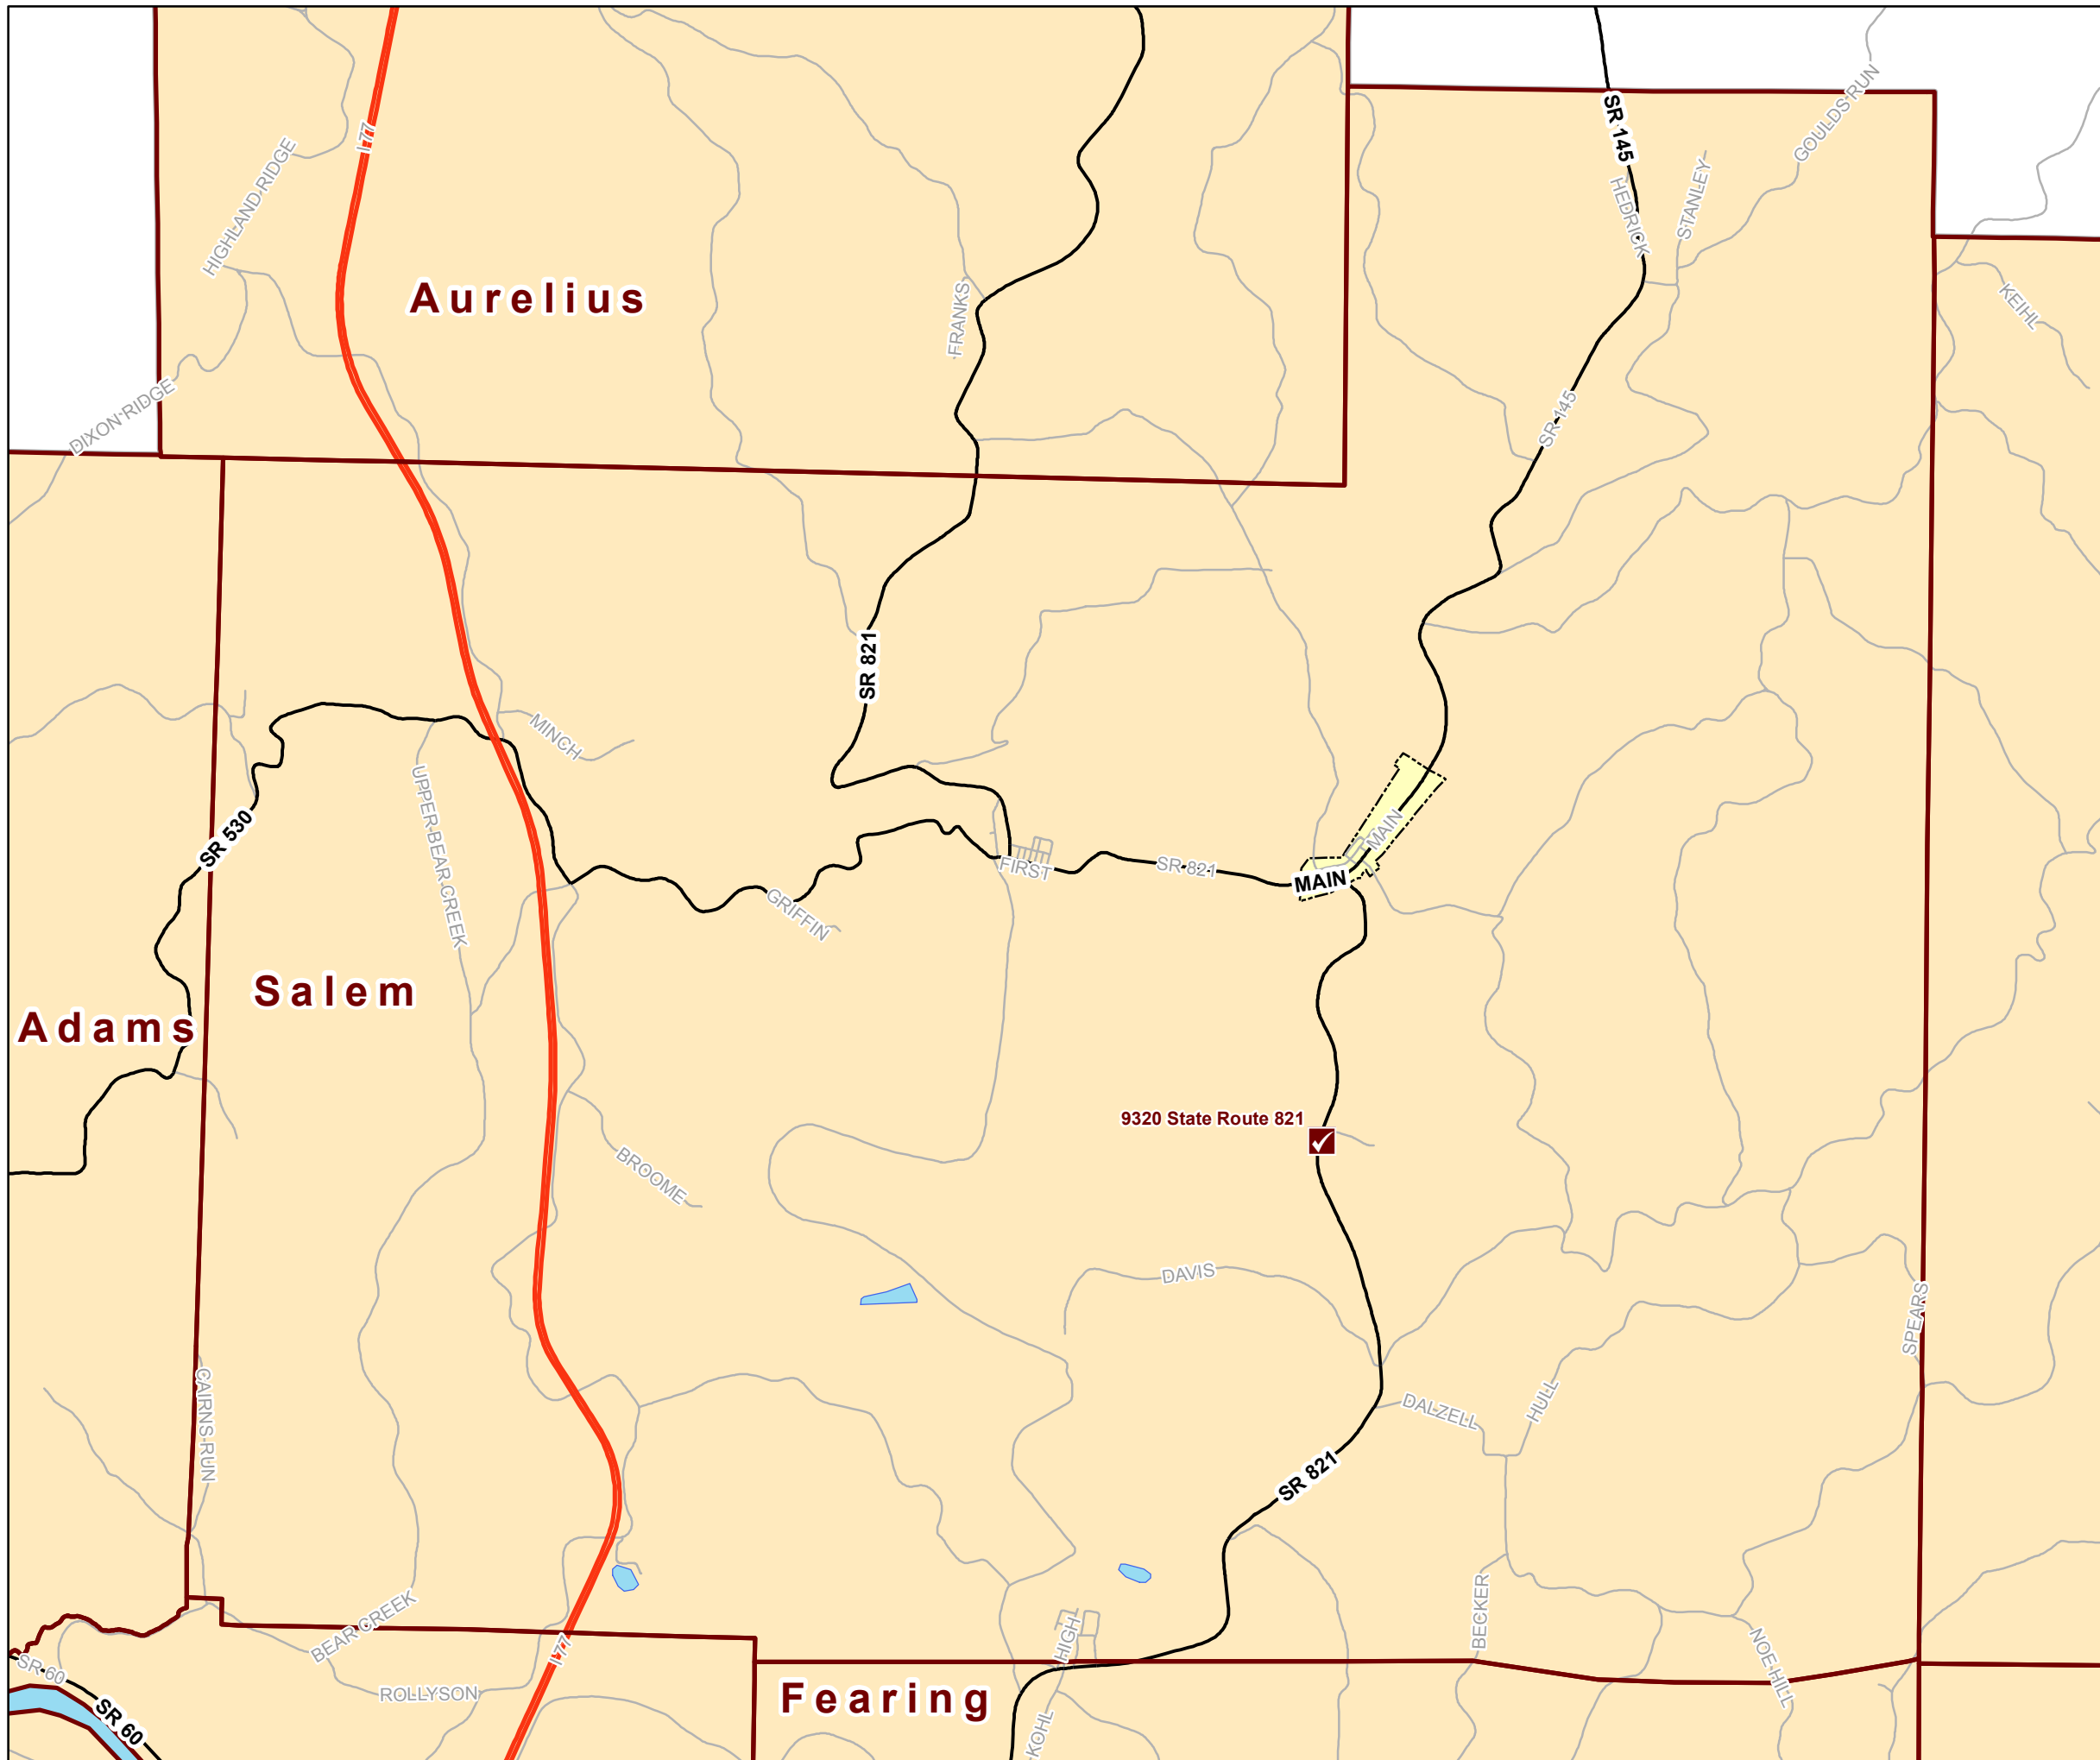

Precinct:

Salem (0048)

Polling Location:

**Salem Township Building
9320 State Route 821
Lower Salem, Ohio 44460**

-  Polling Locations
-  Voting Precincts
-  Interstate
-  State Roads
-  Roads
-  Water
-  Designated Places
-  Township Areas
-  County Boundary