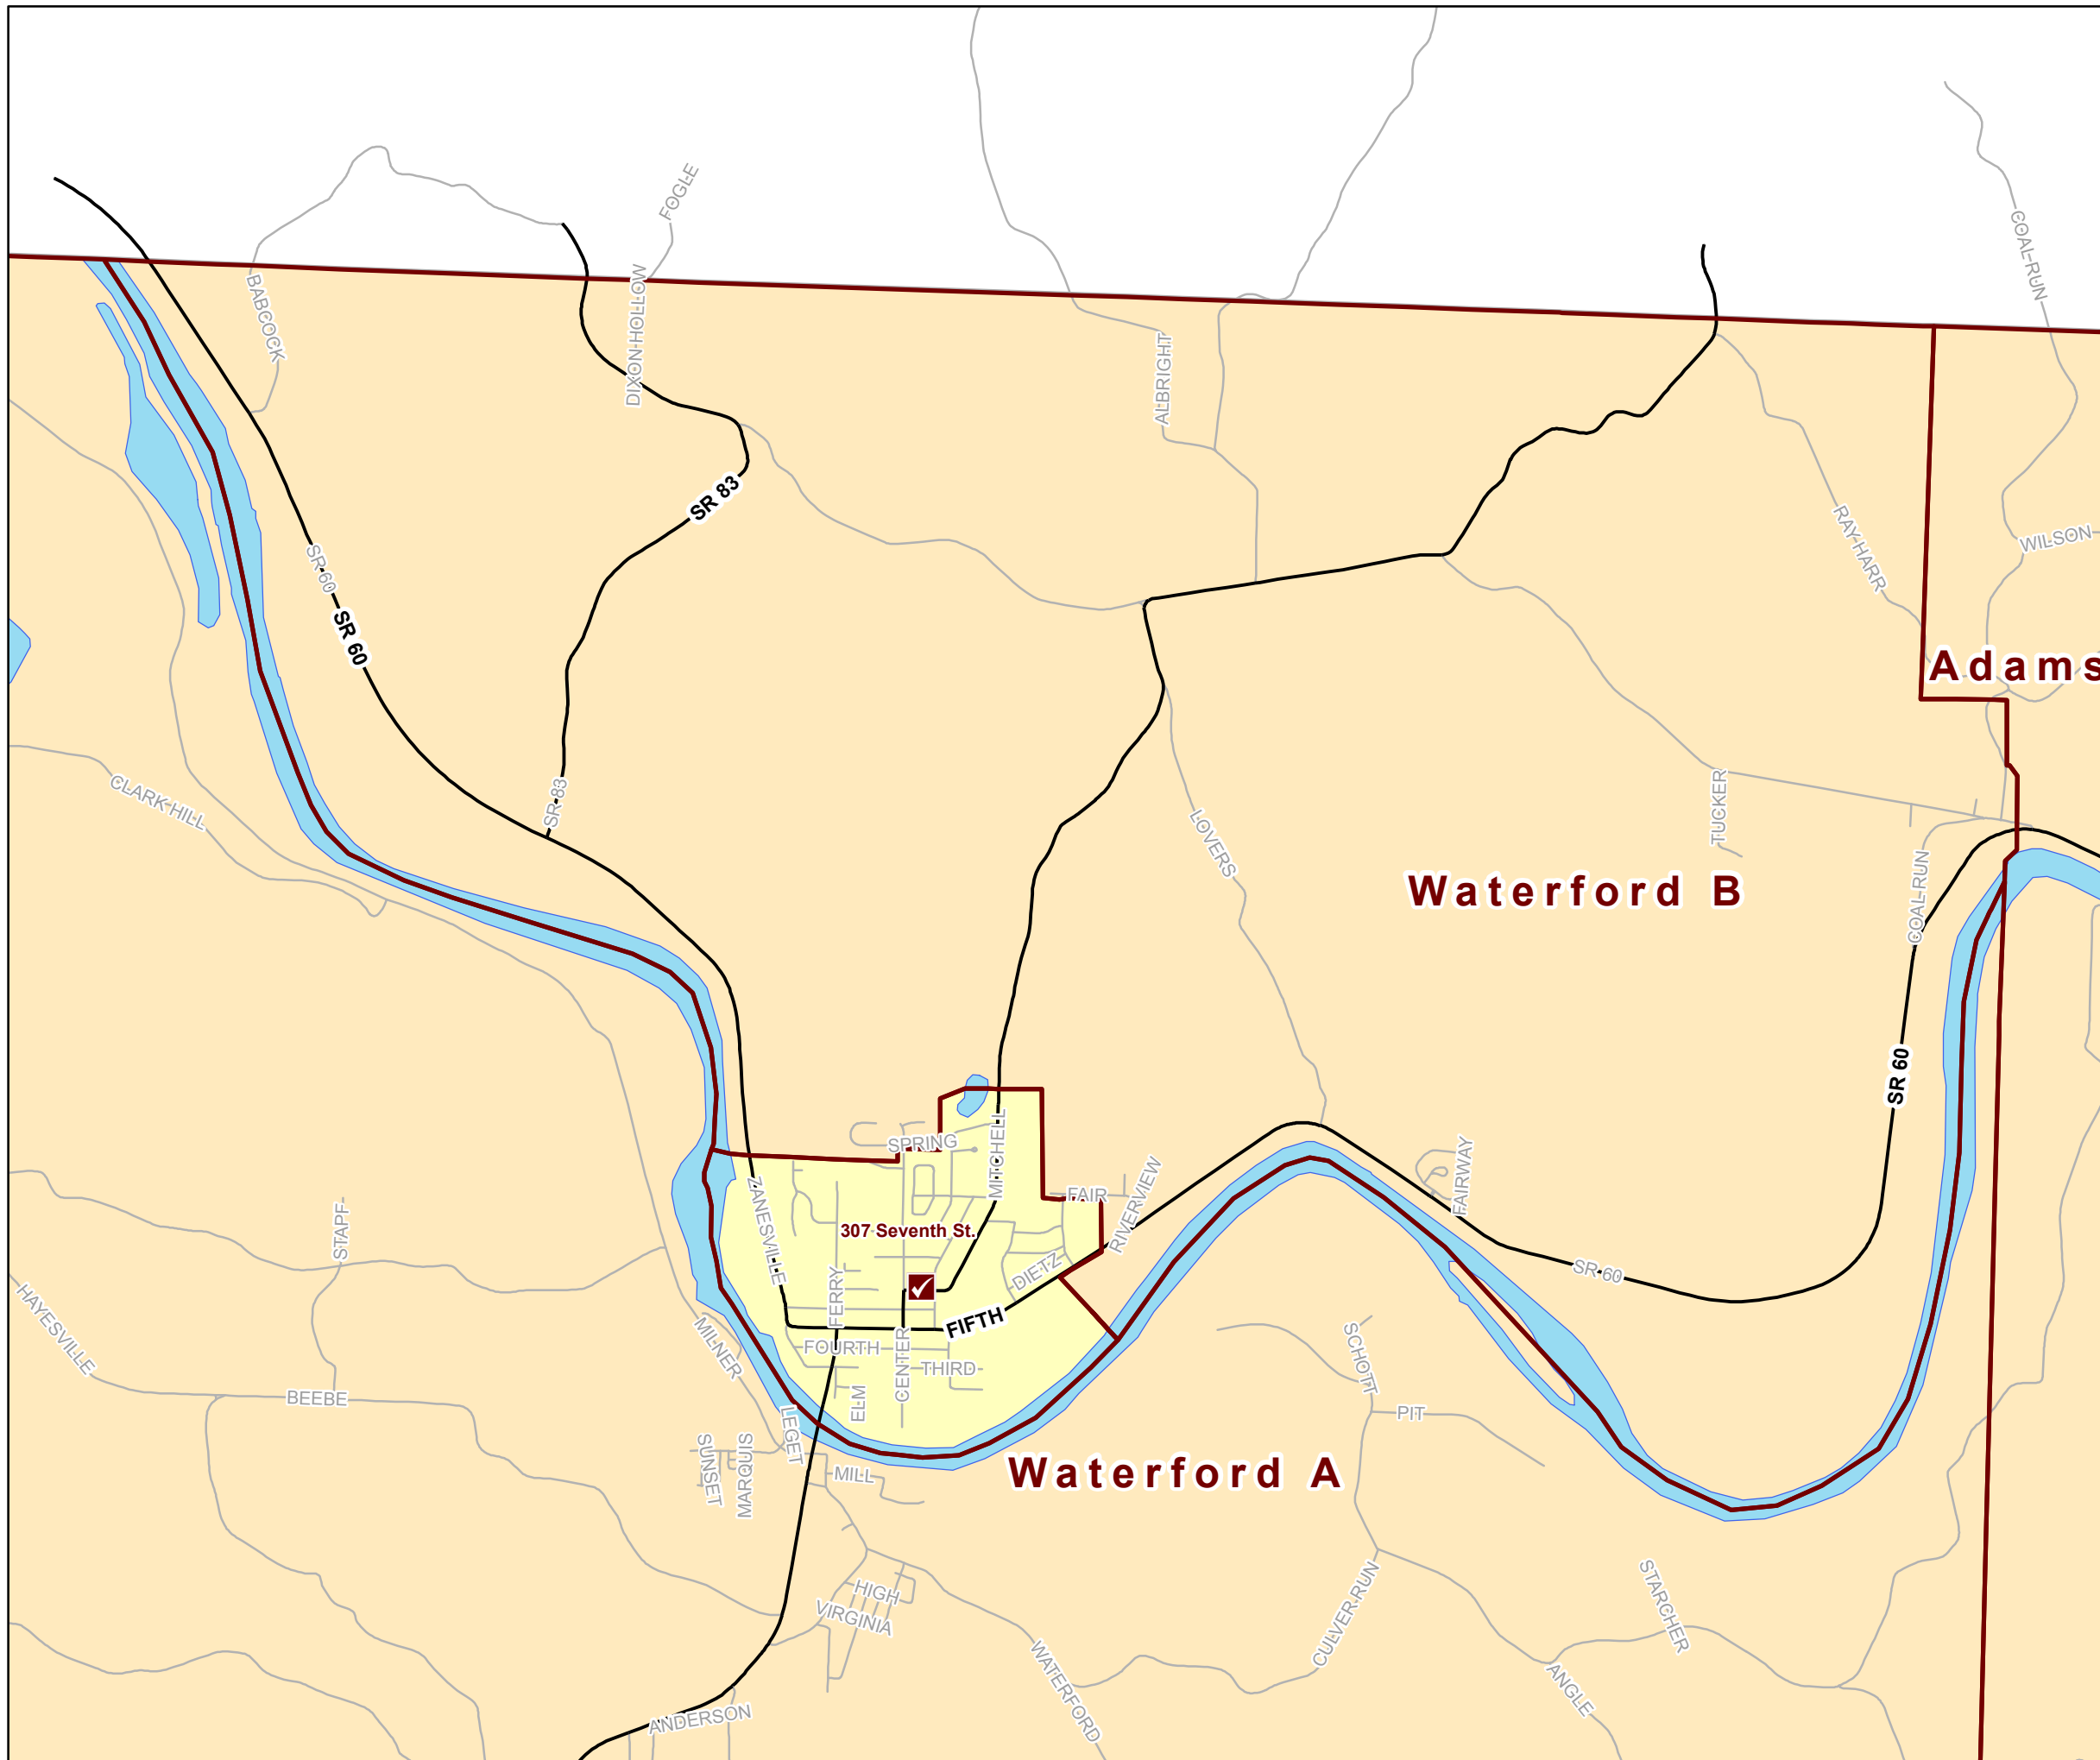

Precinct:

Waterford B (0054)*

Polling Location:

**St. Bernard's Catholic Church
307 Seventh Street
Beverly, Ohio 45715**

* Polling place located outside of precinct.

- Polling Locations
- Voting Precincts
- Interstate
- State Roads
- Roads
- Water
- Designated Places
- Township Areas
- County Boundary